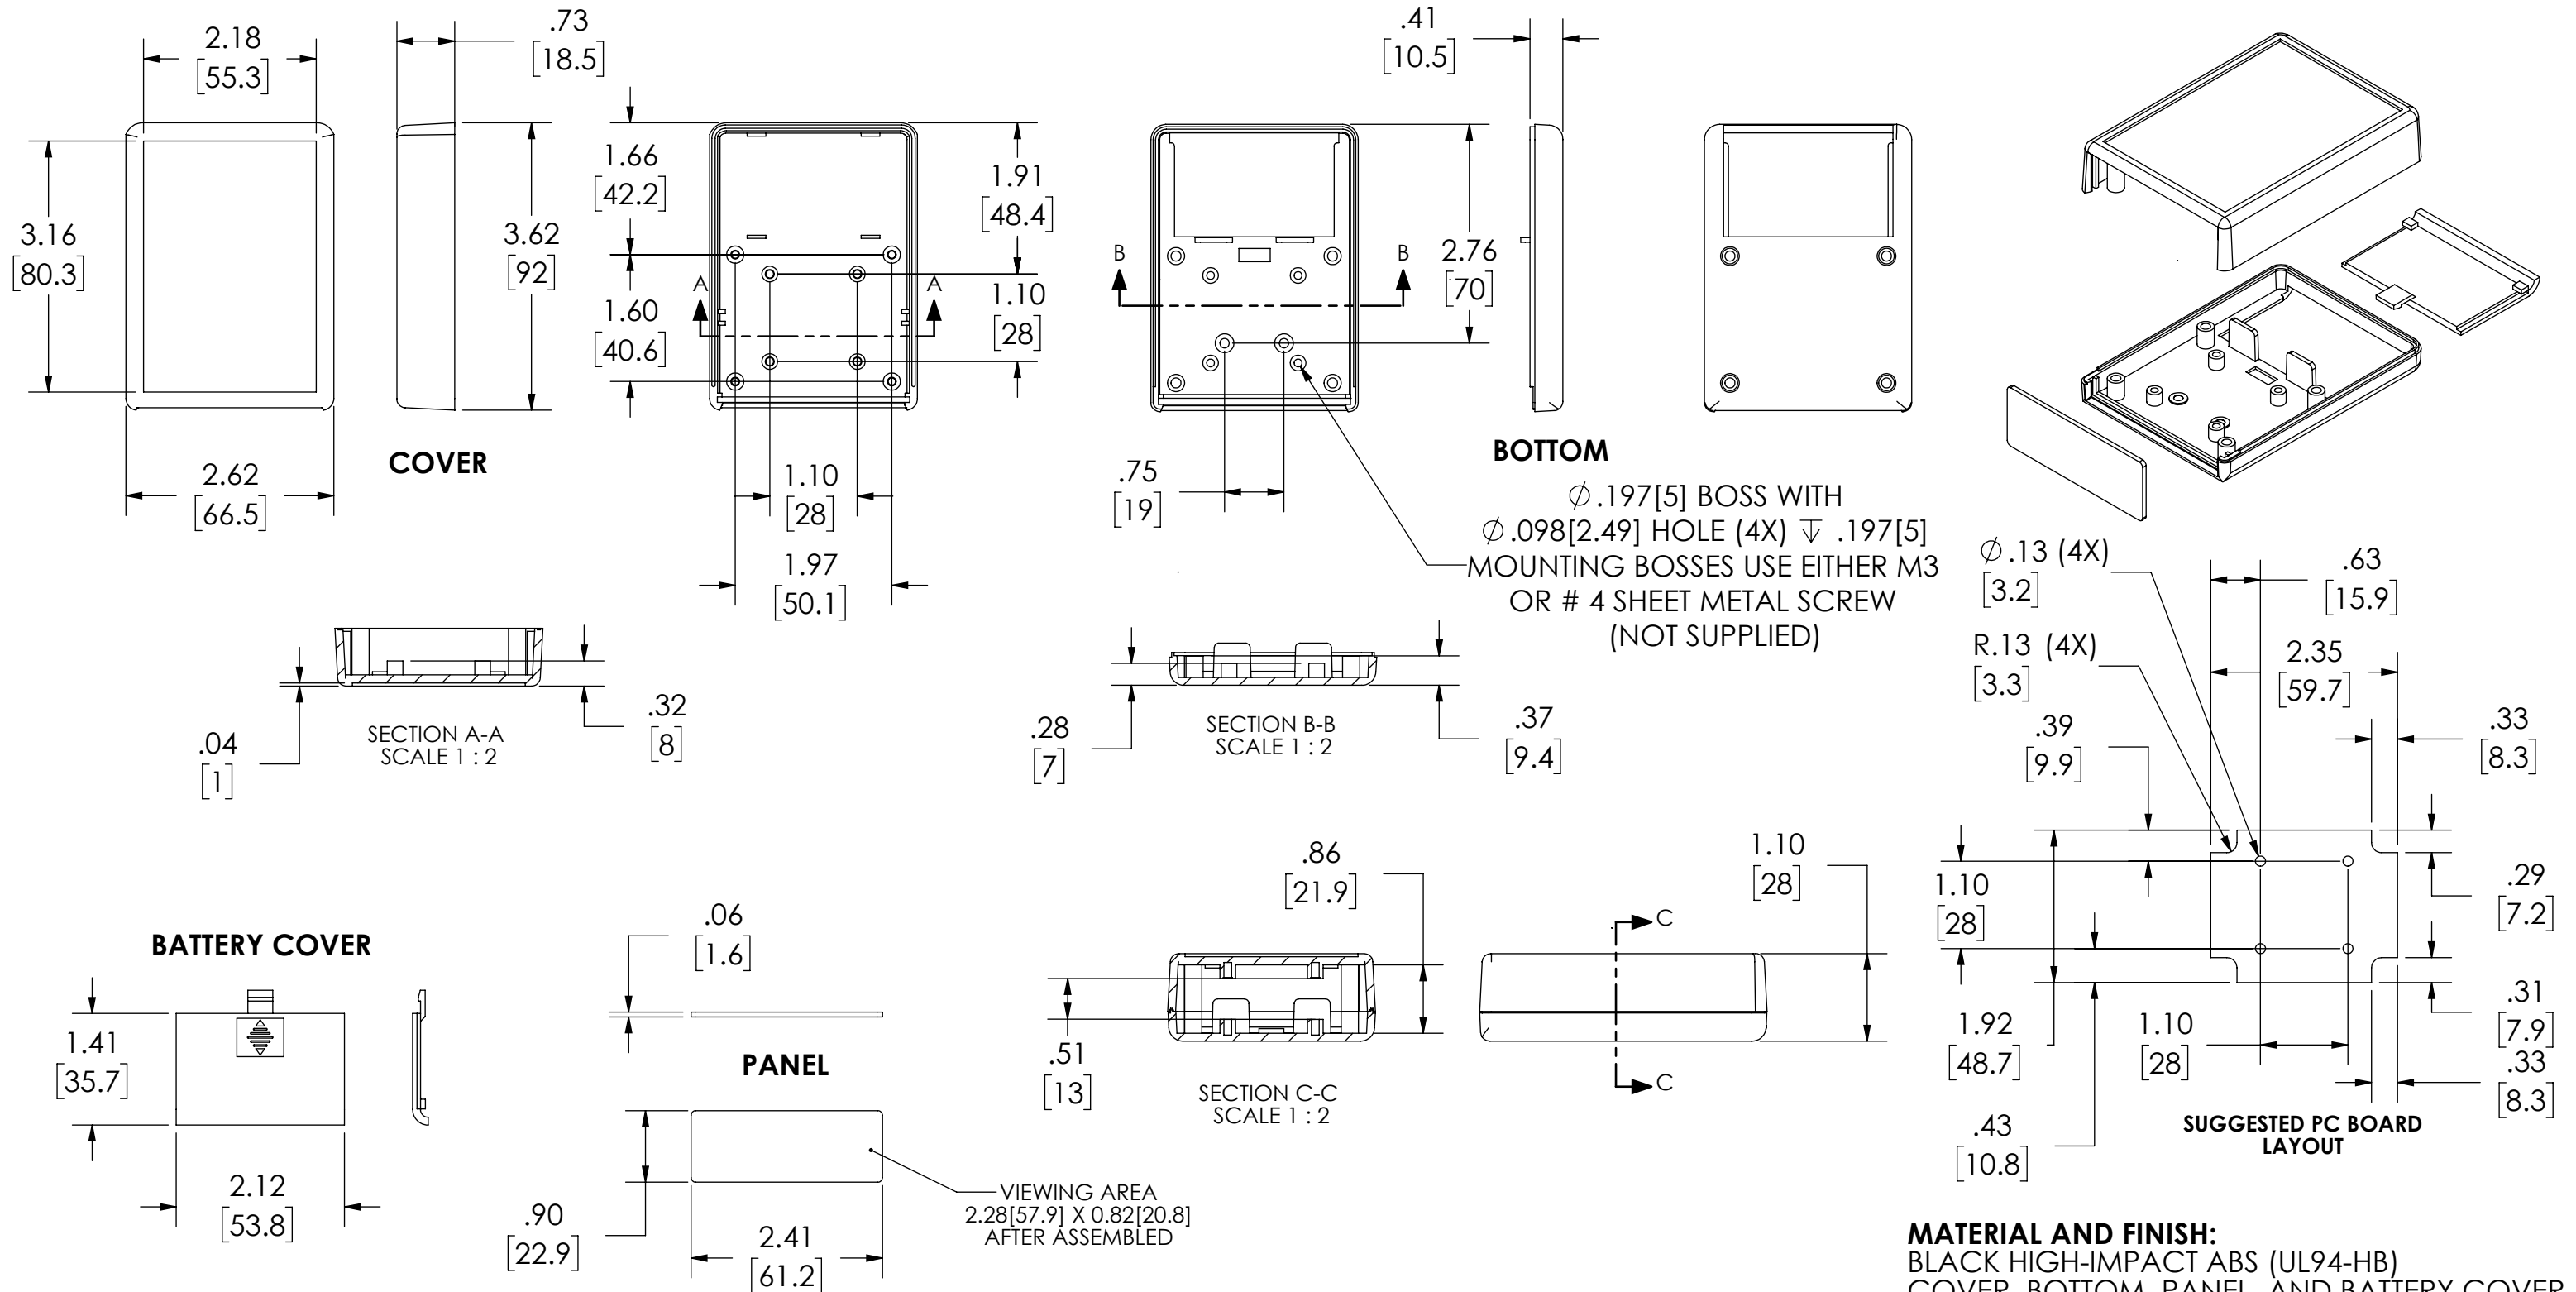

PART NAME

HAND-HELD PLASTIC BOX STYLE 3

PART No.

HP-3661-B

REVISION DATE

01-25-13

**NOTE:**

1. FOUR (4X) M3 X .63[16] LG BLACK CSK HEAD SCREWS SUPPLIED FOR ASSEMBLY
2. ALL HOLE DIAMETERS HAVE +/- .005[+/- .13] TOLERANCE
ALL OTHER DIMENSIONS HAVE +/- .015[+/- .38] TOLERANCE
3. ALL OUTSIDE AND INSIDE DRAFT ANGLE: 3°
4. DIMENSIONS ARE INCH[MM] - THIRD ANGLE PROJECTION