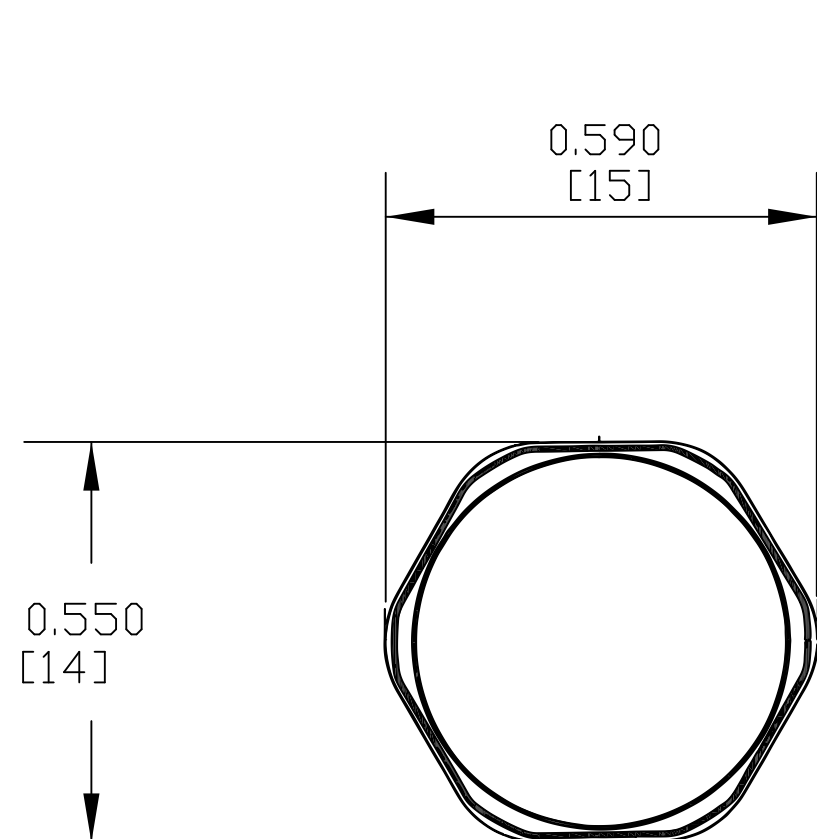

PART NAME

M10 X 1.0 VENT PLUG, BLACK, WITH ORING WASHER

PART No.

IPV-67101-B

REV. DATE

5/30/19

DRAWING FOR REFERENCE
 WE RESERVE THE RIGHT TO MAKE CHANGES TO OUR
 STANDARD PRODUCTS. PLEASE CONSULT WITH BUD INDUSTRIES
 PRIOR TO USING THIS DRAWING FOR DESIGN PURPOSE.

- NOTES:
- 1- BODY MATERIAL - PC (IP67)
 MEMBRANE MATERIAL - e-PTFE
 ORING WASHER MATERIAL - SILICONE
 - 2- FINISH - BLACK
 - 3- DIMENSIONS ARE INCH
 [MM]