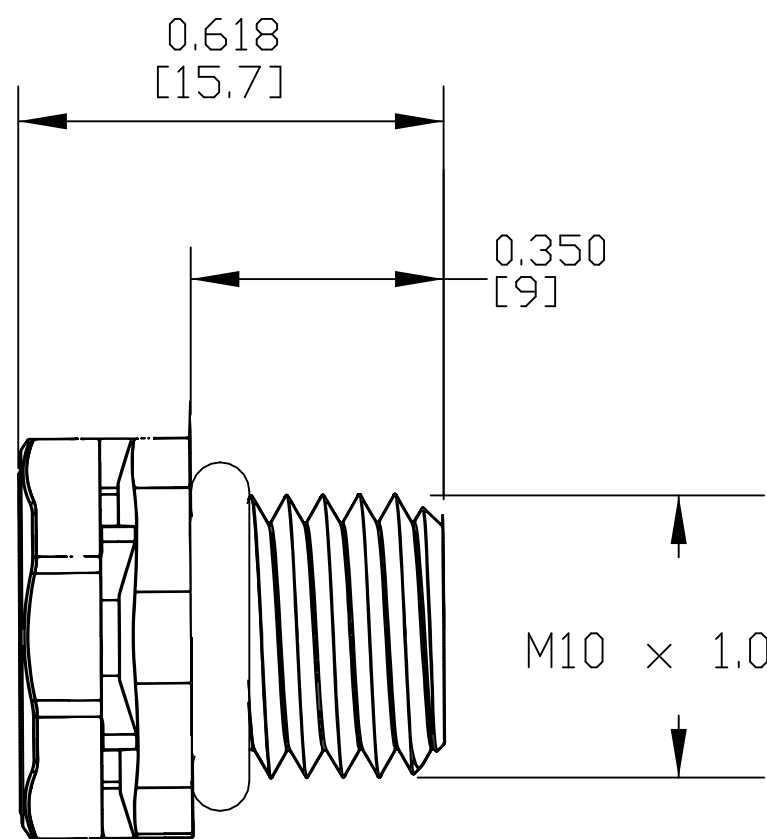

PART NAME

M10 X 1.0 VENT PLUG, BLACK, WITH ORING WASHER

PART No.

IPV-67101-B

REV. DATE

5/30/19

DRAWING FOR REFERENCE
 WE RESERVE THE RIGHT TO MAKE CHANGES TO OUR
 STANDARD PRODUCTS. PLEASE CONSULT WITH BUD INDUSTRIES
 PRIOR TO USING THIS DRAWING FOR DESIGN PURPOSE.

- NOTES:
- 1- BODY MATERIAL - PC (IP67)
 MEMBRANE MATERIAL - e-PTFE
 ORING WASHER MATERIAL - SILICONE
 - 2- FINISH - BLACK
 - 3- DIMENSIONS ARE INCH
 [MM]