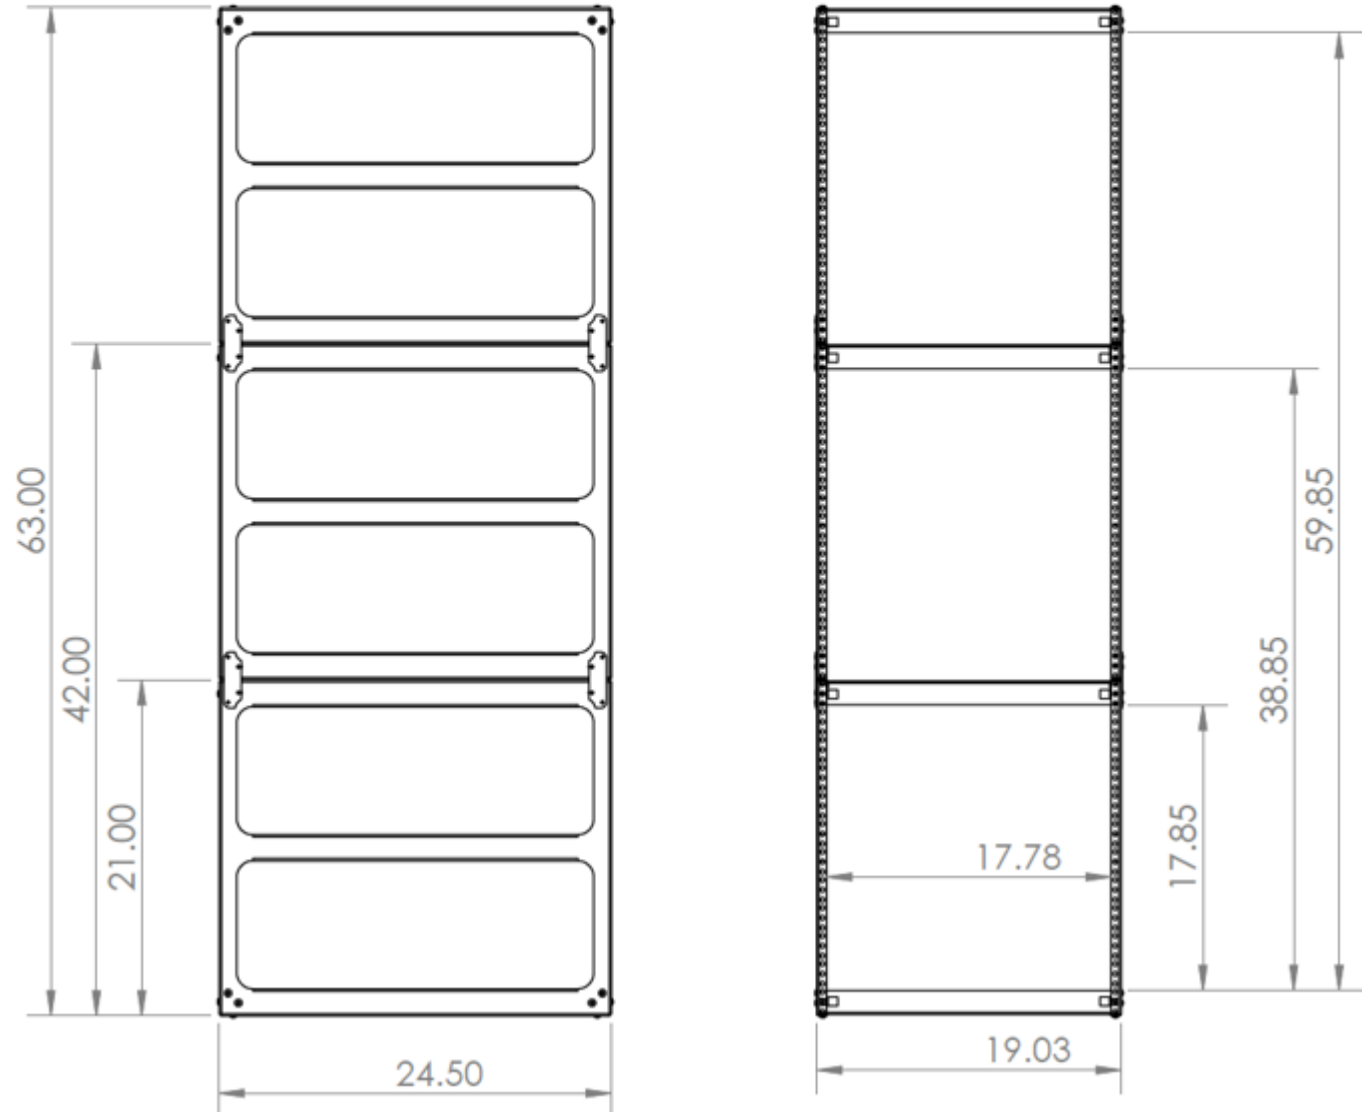

BSR-44-BT 10 U Triple Stacked

10U units (Stacked)	Max U open front
1	10U
2	22U
3	34U

BSR-44-BT 12 U Triple Stacked

12U units (Stacked)	Max U open front
1	12U
2	26U
3	40U