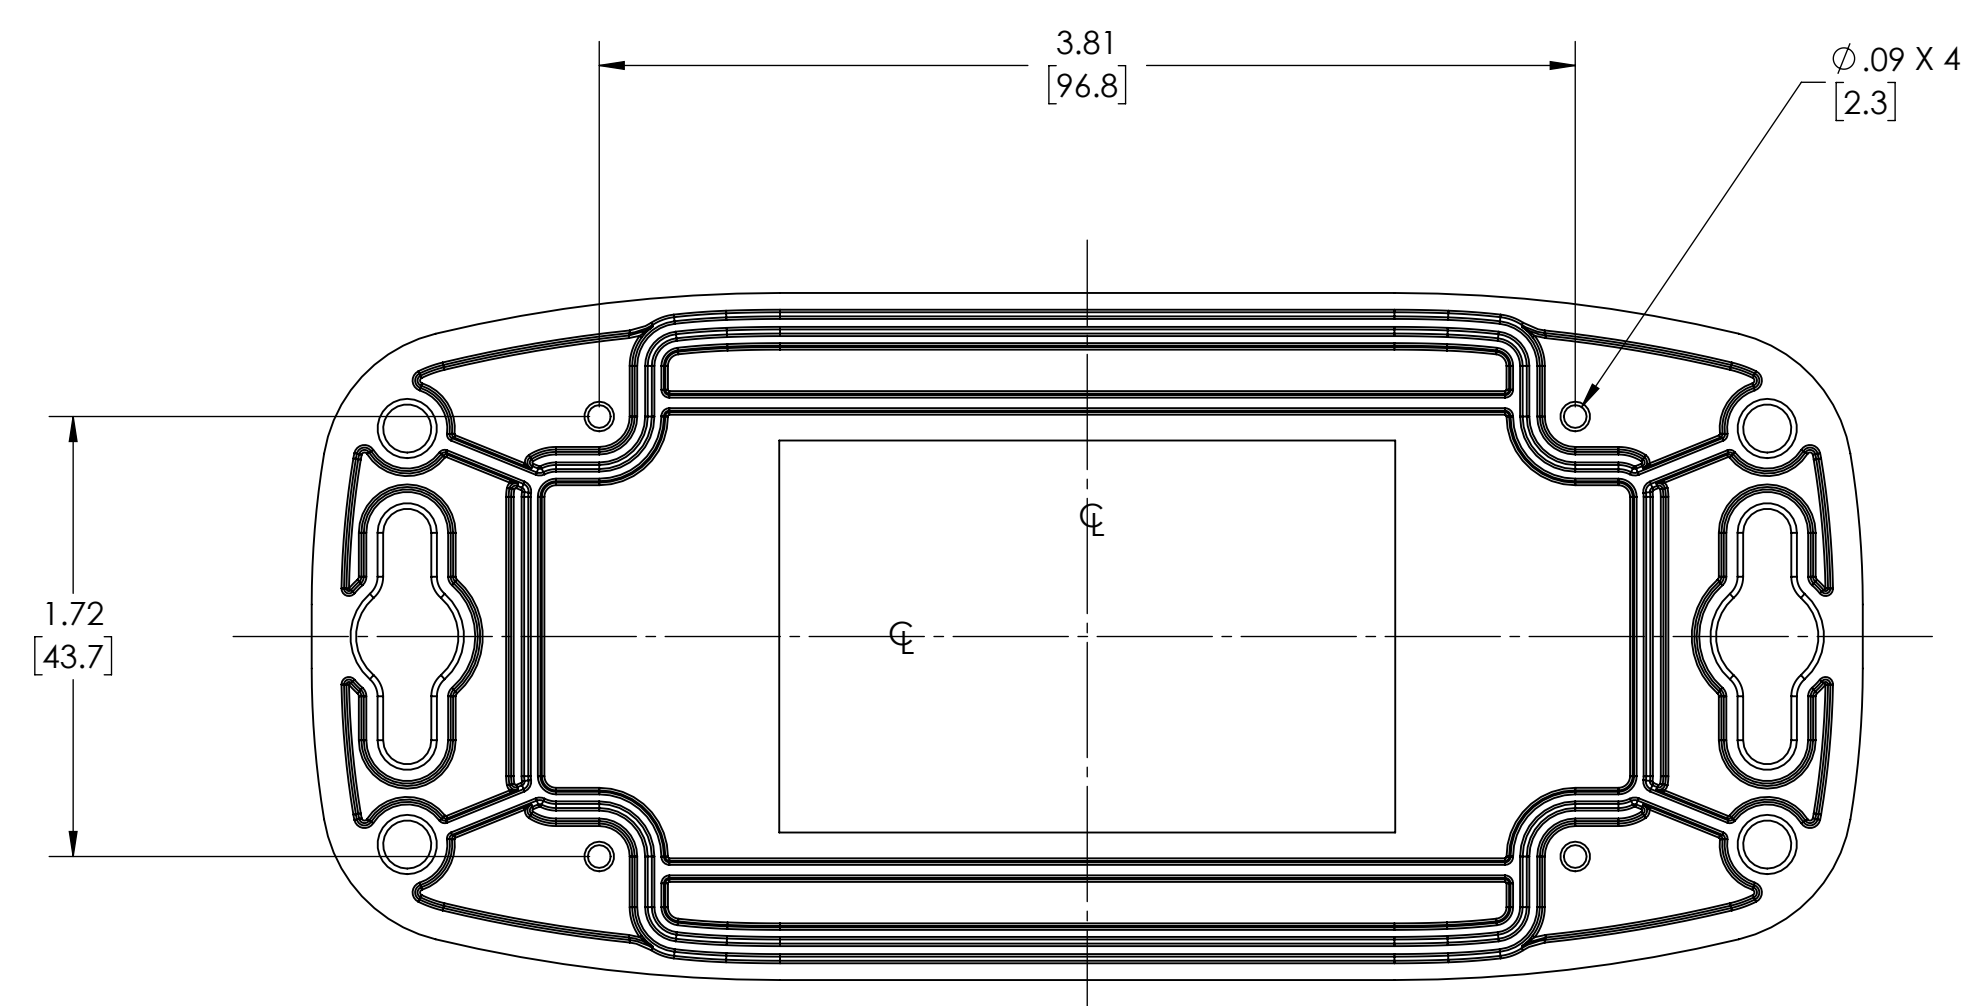

PART NAME

HD SERIES - HEAVY DUTY NEAMA

PART No.

HD-7604

REVISION DATE

1/4/2022

NOTES:

1. MATERIAL:  
BODY & COVER - GRAY POLYCARBONATE (IMPACT-RESISTANT)
2. UL508 / NEMA TYPE 1, 2, 3, 3R, 3X, 3RX, 3D, 3SX, 4, 4X, 6, 6P, 12 & 13 WITH IP65, IP66, IP-67 & IP68 WITH RATING & UL-94 5VA
3. POURED CONTINUOUS GASKET (NOT INSTALLED)
4. SUPPLIED WITH BODY, COVER & 4 SCREWS
5. DIMENSIONS ARE INCH[MM]
6. OPTIONAL ACCESSORIES:  
ALUMINUM INTERNAL PANEL - HDX-76604

INSIDE VIEW OF BODY COVER NOT SHOWN

SECTION A-A SCALE 2 : 1.5

BOTTOM VIEW OF BODY

DRAWING FOR REFERENCE  
 WE RESERVE THE RIGHT TO MAKE CHANGES TO OUR  
 STANDARD PRODUCTS. PLEASE CONSULT WITH BUD INDUSTRIES  
 PRIOR TO USING THIS DRAWING FOR DESIGN PURPOSES.