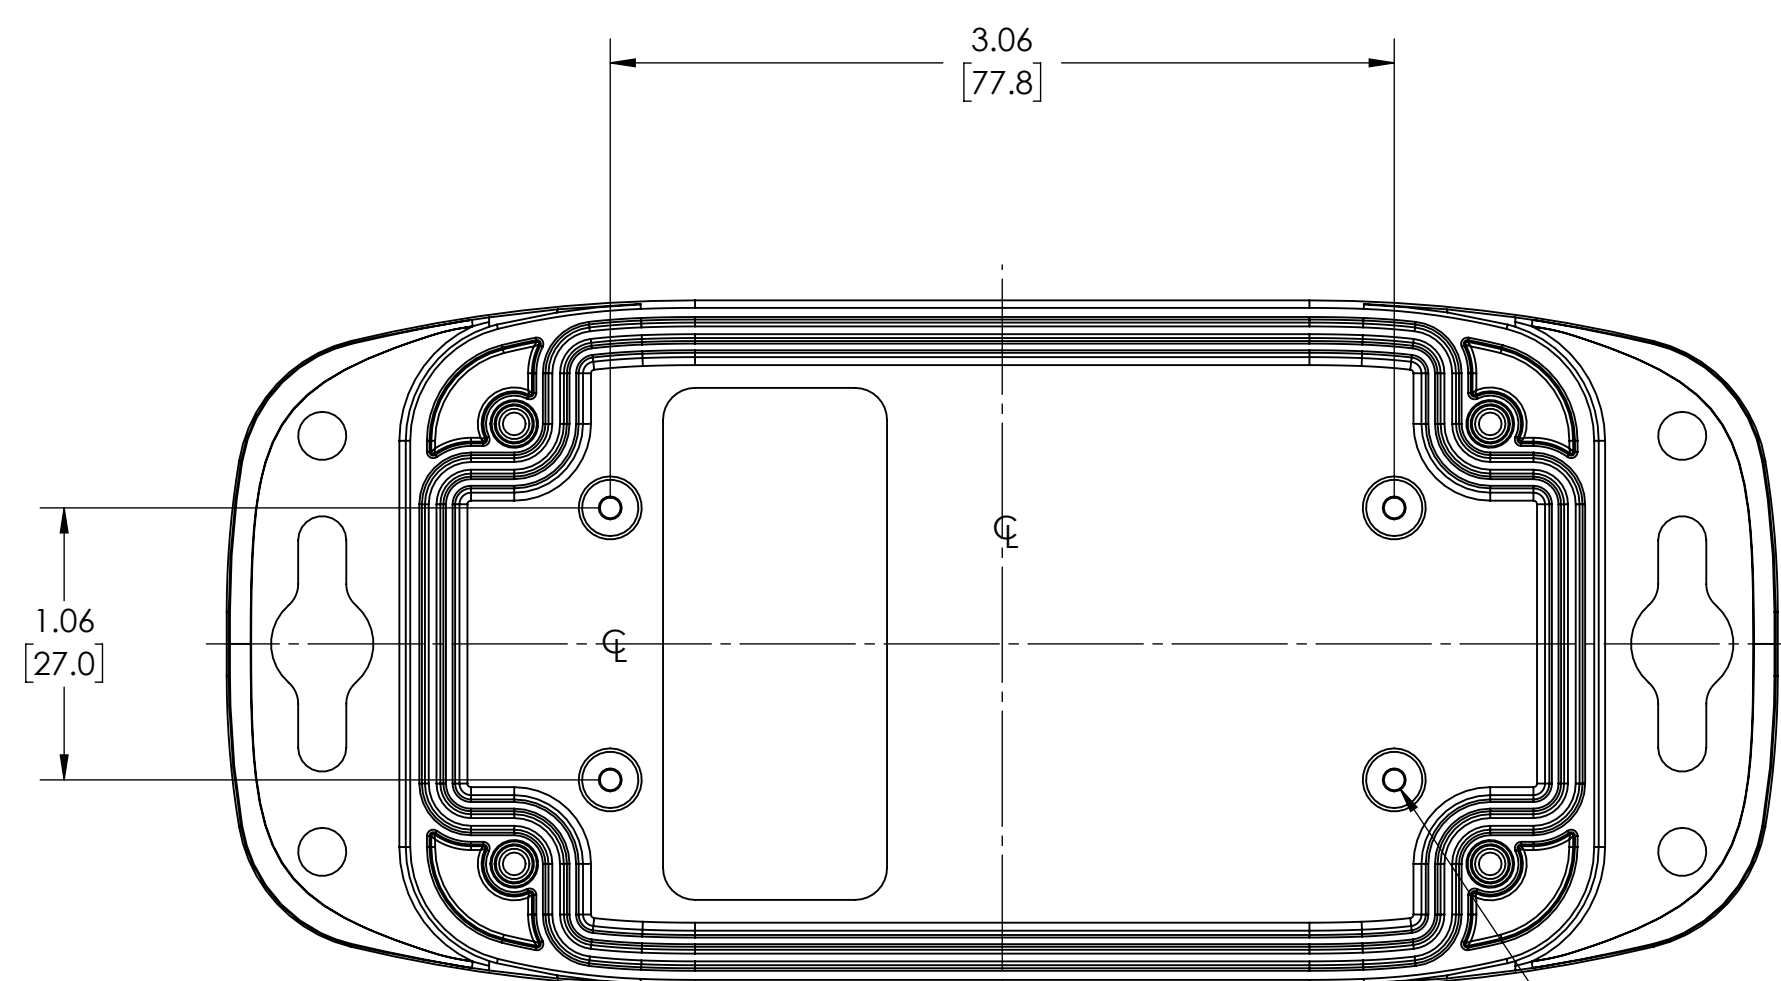

PART NAME

HD SERIES - HEAVY DUTY NEAMA

PART No.

HD-7604

REVISION DATE

1/4/2022

NOTES:

1. MATERIAL:  
BODY & COVER - GRAY POLYCARBONATE (IMPACT-RESISTANT)
2. UL508 / NEMA TYPE 1, 2, 3, 3R, 3X, 3RX, 3D, 3SX, 4, 4X, 6, 6P, 12 & 13 WITH IP65, IP66, IP-67 & IP68 WITH RATING & UL-94 5VA
3. POURED CONTINUOUS GASKET (NOT INSTALLED)
4. SUPPLIED WITH BODY, COVER & 4 SCREWS
5. DIMENSIONS ARE INCH[MM]
6. OPTIONAL ACCESSORIES:  
ALUMINUM INTERNAL PANEL - HDX-76604

INSIDE VIEW OF BODY COVER NOT SHOWN

SECTION A-A SCALE 2 : 1.5

BOTTOM VIEW OF BODY

DRAWING FOR REFERENCE  
 WE RESERVE THE RIGHT TO MAKE CHANGES TO OUR  
 STANDARD PRODUCTS. PLEASE CONSULT WITH BUD INDUSTRIES  
 PRIOR TO USING THIS DRAWING FOR DESIGN PURPOSES.