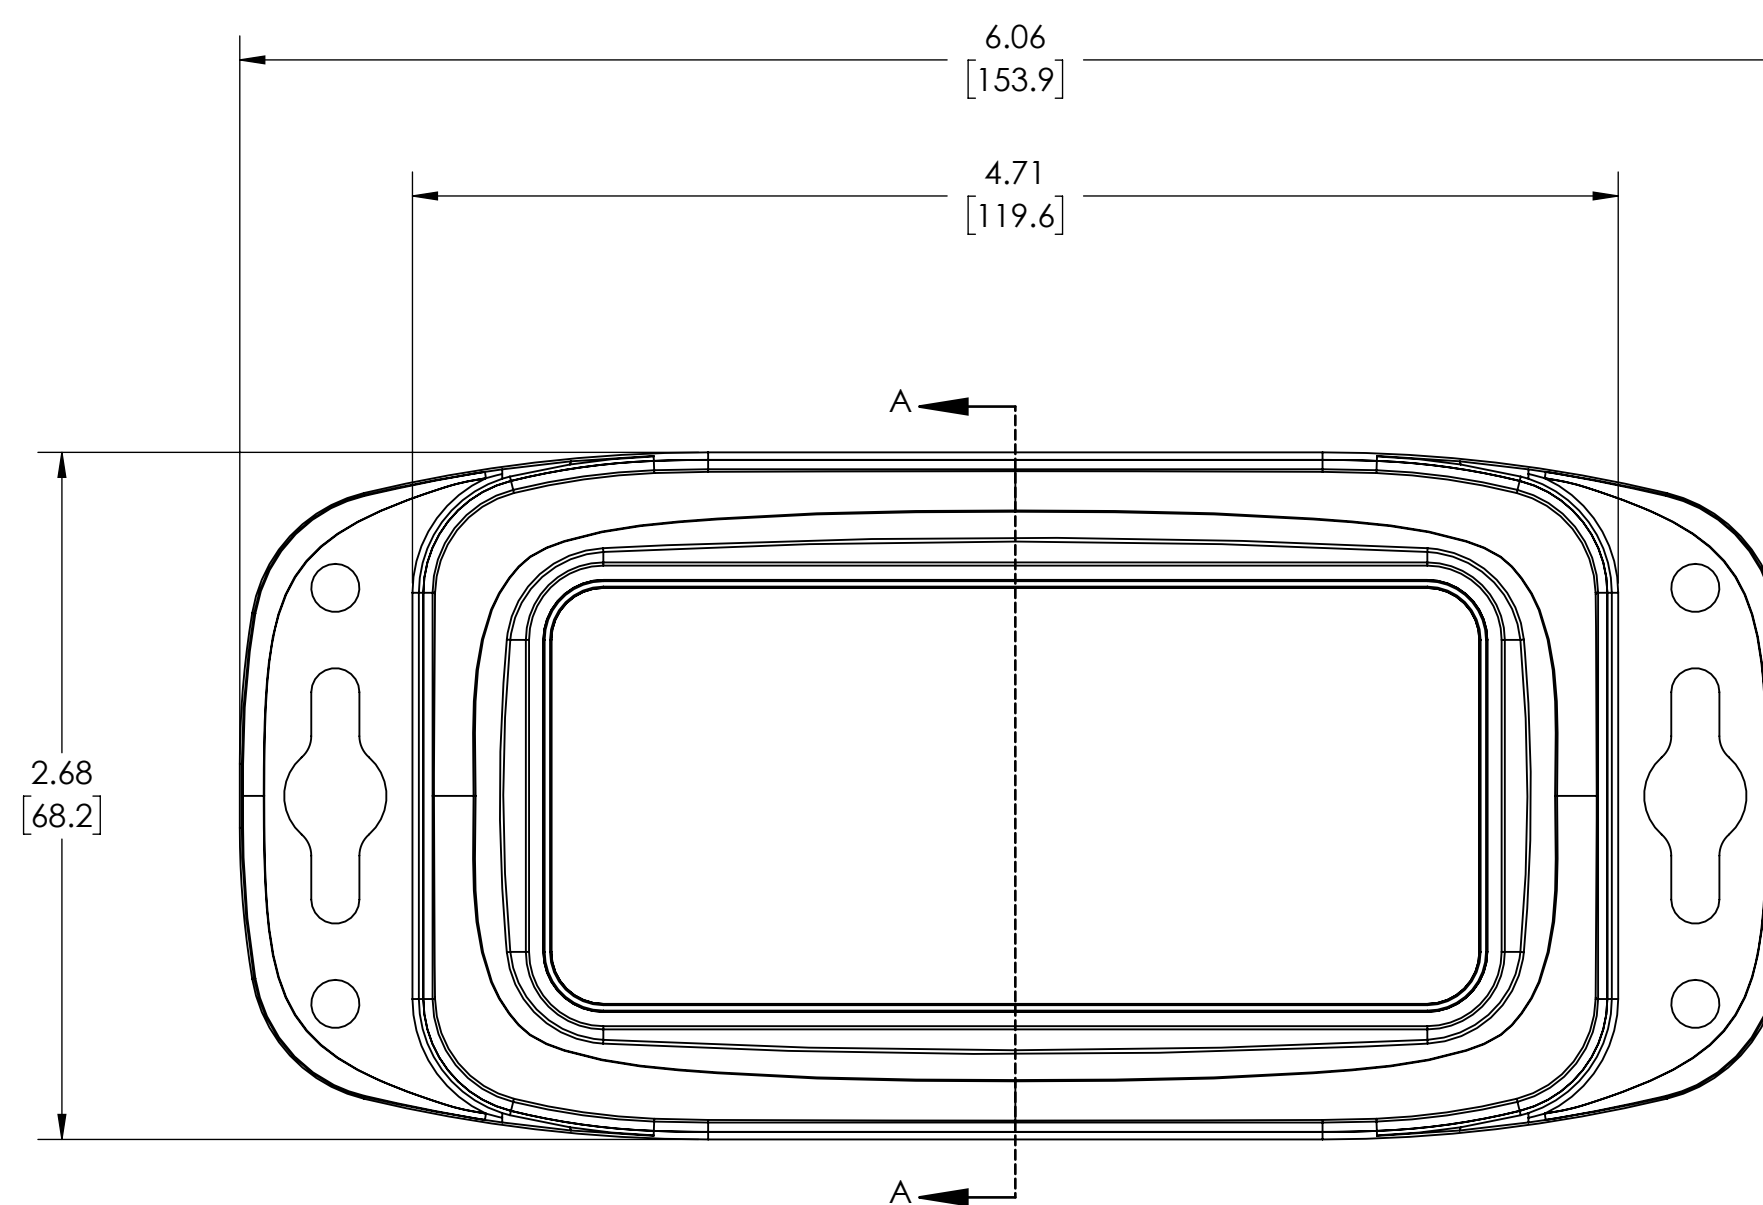

PART NAME

HD SERIES - HEAVY DUTY NEAMA

PART No.

HD-7604

REVISION DATE

1/4/2022

NOTES:

1. MATERIAL:  
BODY & COVER - GRAY POLYCARBONATE (IMPACT-RESISTANT)
2. UL508 / NEMA TYPE 1, 2, 3, 3R, 3X, 3RX, 3D, 3SX, 4, 4X, 6, 6P, 12 & 13 WITH IP65, IP66, IP-67 & IP68 WITH RATING & UL-94 5VA
3. POURED CONTINUOUS GASKET (NOT INSTALLED)
4. SUPPLIED WITH BODY, COVER & 4 SCREWS
5. DIMENSIONS ARE INCH[MM]
6. OPTIONAL ACCESSORIES:  
ALUMINUM INTERNAL PANEL - HDX-76604

INSIDE VIEW OF BODY COVER NOT SHOWN

SECTION A-A SCALE 2 : 1.5

BOTTOM VIEW OF BODY

DRAWING FOR REFERENCE  
 WE RESERVE THE RIGHT TO MAKE CHANGES TO OUR  
 STANDARD PRODUCTS. PLEASE CONSULT WITH BUD INDUSTRIES  
 PRIOR TO USING THIS DRAWING FOR DESIGN PURPOSES.