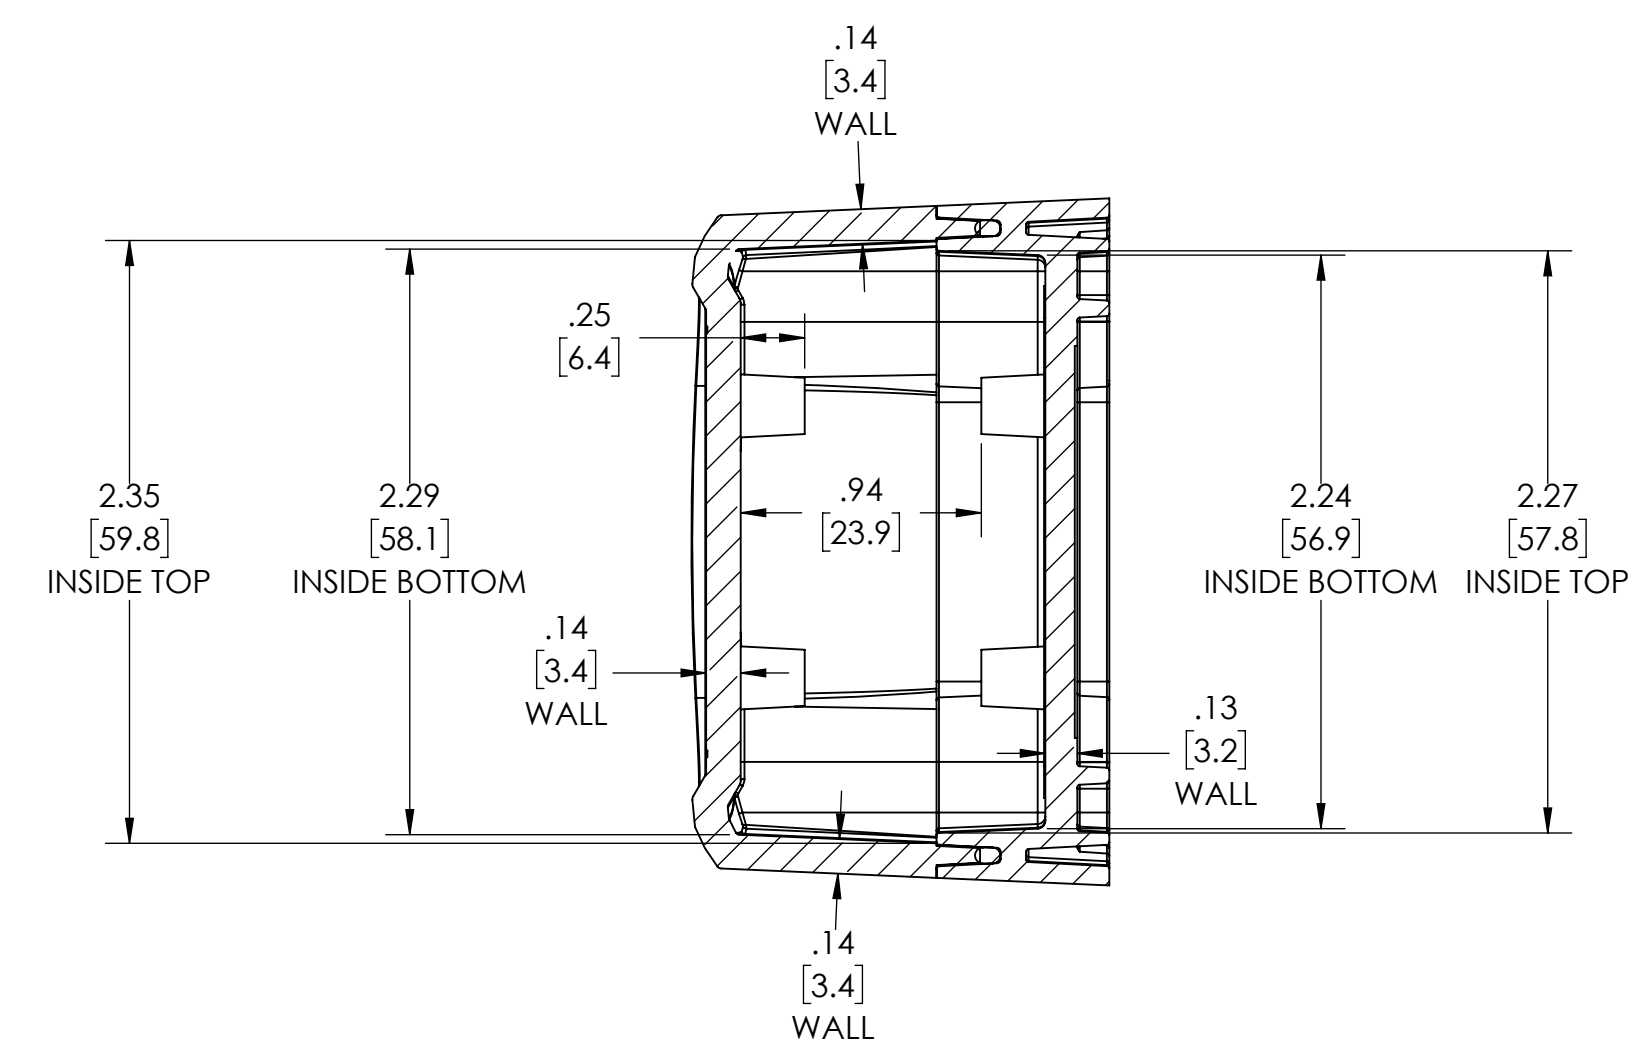

PART NAME

HD SERIES - HEAVY DUTY NEAMA

PART No.

HD-7604

REVISION DATE

1/4/2022

NOTES:

1. MATERIAL:  
BODY & COVER - GRAY POLYCARBONATE (IMPACT-RESISTANT)
2. UL508 / NEMA TYPE 1, 2, 3, 3R, 3X, 3RX, 3D, 3SX, 4, 4X, 6, 6P, 12 & 13 WITH IP65, IP66, IP-67 & IP68 WITH RATING & UL-94 5VA
3. POURED CONTINUOUS GASKET (NOT INSTALLED)
4. SUPPLIED WITH BODY, COVER & 4 SCREWS
5. DIMENSIONS ARE INCH[MM]
6. OPTIONAL ACCESSORIES:  
ALUMINUM INTERNAL PANEL - HDX-76604

INSIDE VIEW OF BODY COVER NOT SHOWN

SECTION A-A SCALE 2 : 1.5

BOTTOM VIEW OF BODY

DRAWING FOR REFERENCE  
 WE RESERVE THE RIGHT TO MAKE CHANGES TO OUR  
 STANDARD PRODUCTS. PLEASE CONSULT WITH BUD INDUSTRIES  
 PRIOR TO USING THIS DRAWING FOR DESIGN PURPOSES.