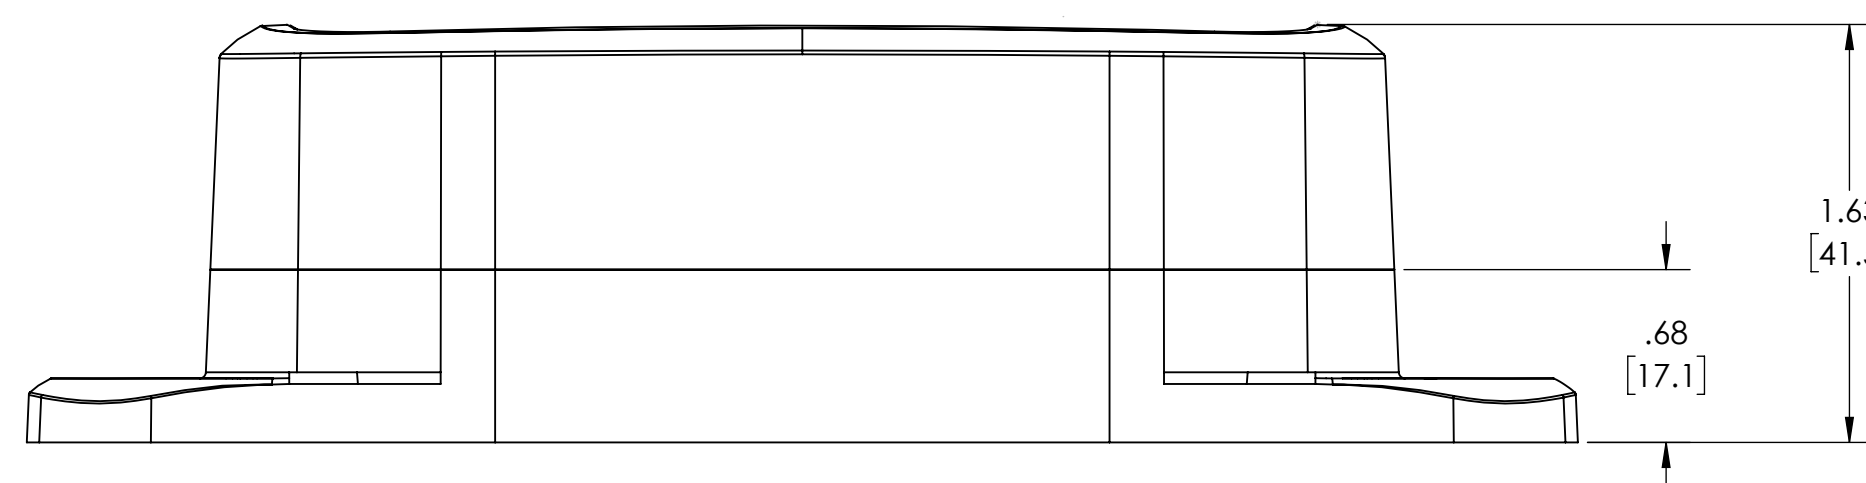

PART NAME

HD SERIES - HEAVY DUTY NEAMA

PART No.

HD-7604

REVISION DATE

1/4/2022

NOTES:

1. MATERIAL:  
BODY & COVER - GRAY POLYCARBONATE (IMPACT-RESISTANT)
2. UL508 / NEMA TYPE 1, 2, 3, 3R, 3X, 3RX, 3D, 3SX, 4, 4X, 6, 6P, 12 & 13 WITH IP65, IP66, IP-67 & IP68 WITH RATING & UL-94 5VA
3. POURED CONTINUOUS GASKET (NOT INSTALLED)
4. SUPPLIED WITH BODY, COVER & 4 SCREWS
5. DIMENSIONS ARE INCH[MM]
6. OPTIONAL ACCESSORIES:  
ALUMINUM INTERNAL PANEL - HDX-76604

INSIDE VIEW OF BODY COVER NOT SHOWN

SECTION A-A SCALE 2 : 1.5

BOTTOM VIEW OF BODY

DRAWING FOR REFERENCE  
 WE RESERVE THE RIGHT TO MAKE CHANGES TO OUR  
 STANDARD PRODUCTS. PLEASE CONSULT WITH BUD INDUSTRIES  
 PRIOR TO USING THIS DRAWING FOR DESIGN PURPOSES.