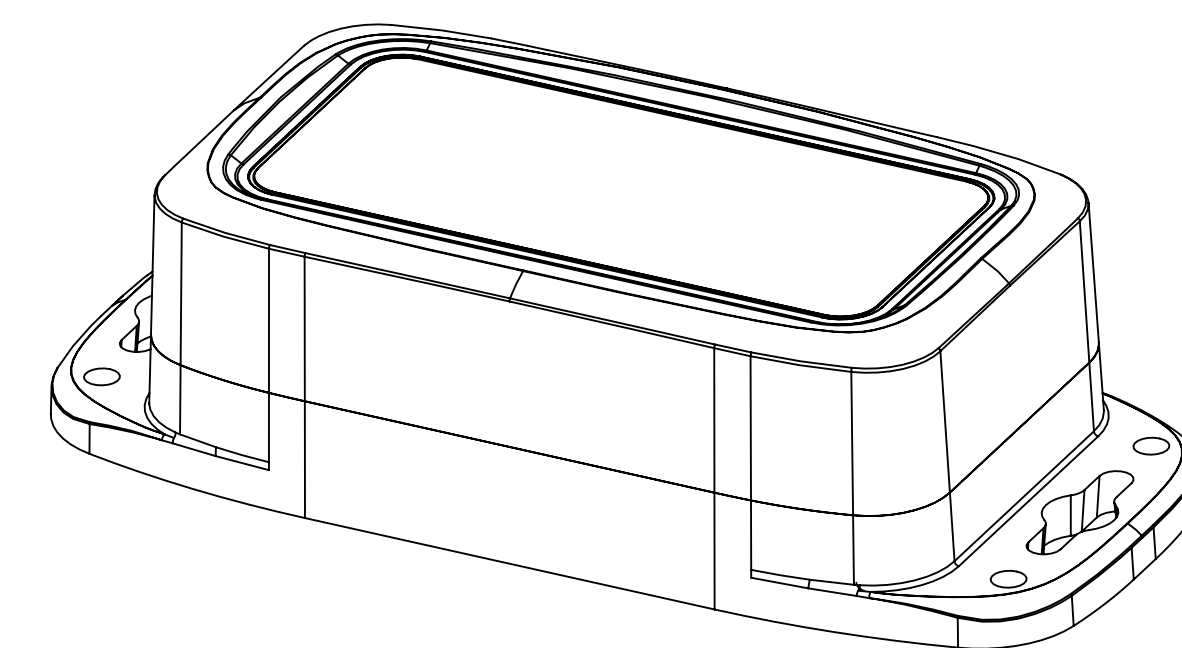

PART NAME

HD SERIES - HEAVY DUTY NEAMA

PART No.

HD-7604

REVISION DATE

1/4/2022

NOTES:

1. MATERIAL:  
BODY & COVER - GRAY POLYCARBONATE (IMPACT-RESISTANT)
2. UL508 / NEMA TYPE 1, 2, 3, 3R, 3X, 3RX, 3D, 3SX, 4, 4X, 6, 6P, 12 & 13 WITH IP65, IP66, IP-67 & IP68 WITH RATING & UL-94 5VA
3. POURED CONTINUOUS GASKET (NOT INSTALLED)
4. SUPPLIED WITH BODY, COVER & 4 SCREWS
5. DIMENSIONS ARE INCH[MM]
6. OPTIONAL ACCESSORIES:  
ALUMINUM INTERNAL PANEL - HDX-76604

INSIDE VIEW OF BODY COVER NOT SHOWN

SECTION A-A SCALE 2 : 1.5

BOTTOM VIEW OF BODY

DRAWING FOR REFERENCE  
 WE RESERVE THE RIGHT TO MAKE CHANGES TO OUR  
 STANDARD PRODUCTS. PLEASE CONSULT WITH BUD INDUSTRIES  
 PRIOR TO USING THIS DRAWING FOR DESIGN PURPOSES.