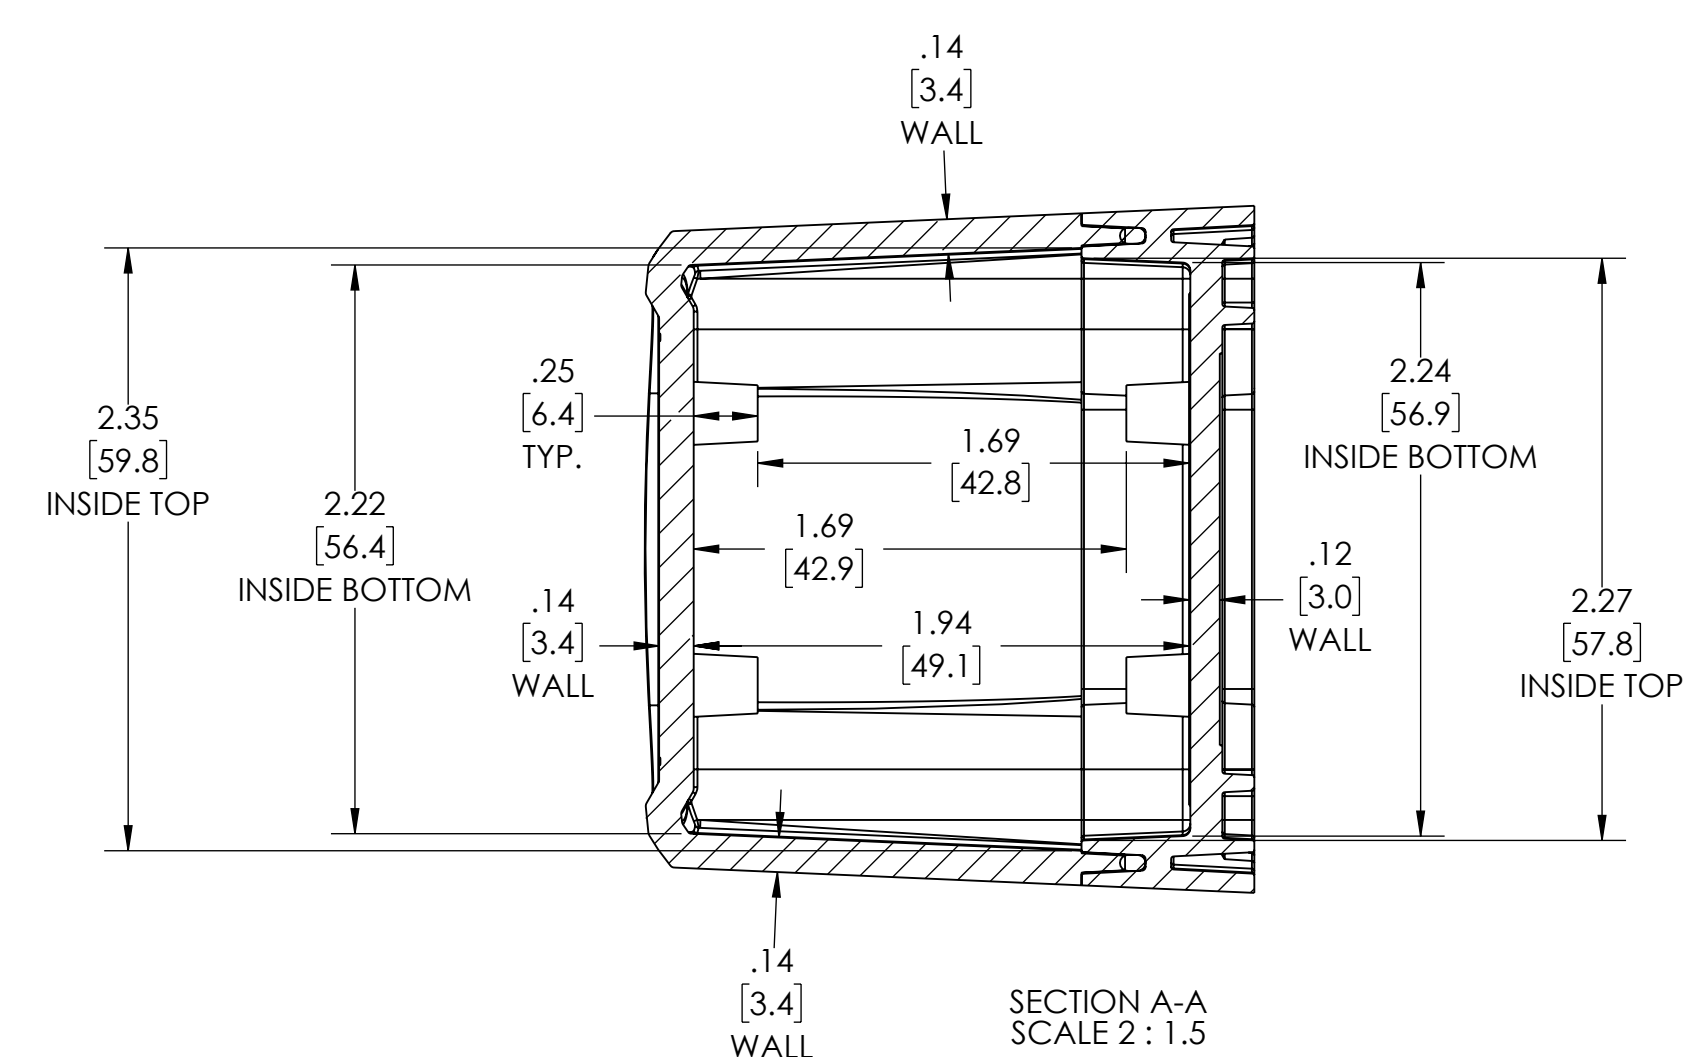

PART NAME

HD SERIES - HEAVY DUTY NEAMA

PART No.

HD-7605

REVISION DATE

5/2/2023

NOTES:

- MATERIAL:
BODY & COVER - BLACK POLYCARBONATE (IMPACT-RESISTANT)
- UL508 / NEMA TYPE 1, 2, 3, 3R, 3X, 3RX, 3D, 3SX, 4, 4X, 6, 6P, 12 & 13 WITH IP65, IP66, IP-67 & IP68 WITH RATING & UL-94 5VA
- POURED CONTINUOUS GASKET (NOT INSTALLED)
- SUPPLIED WITH BODY, COVER & 4 SCREWS
- DIMENSIONS ARE INCH[MM]
- OPTIONAL ACCESSORIES:
ALUMINUM INTERNAL PANEL - HDX-76604

INSIDE VIEW OF BODY COVER NOT SHOWN

SECTION A-A SCALE 2 : 1.5

BOTTOM VIEW OF BODY

DRAWING FOR REFERENCE
WE RESERVE THE RIGHT TO MAKE CHANGES TO OUR
STANDARD PRODUCTS. PLEASE CONSULT WITH BUD INDUSTRIES
PRIOR TO USING THIS DRAWING FOR DESIGN PURPOSES.