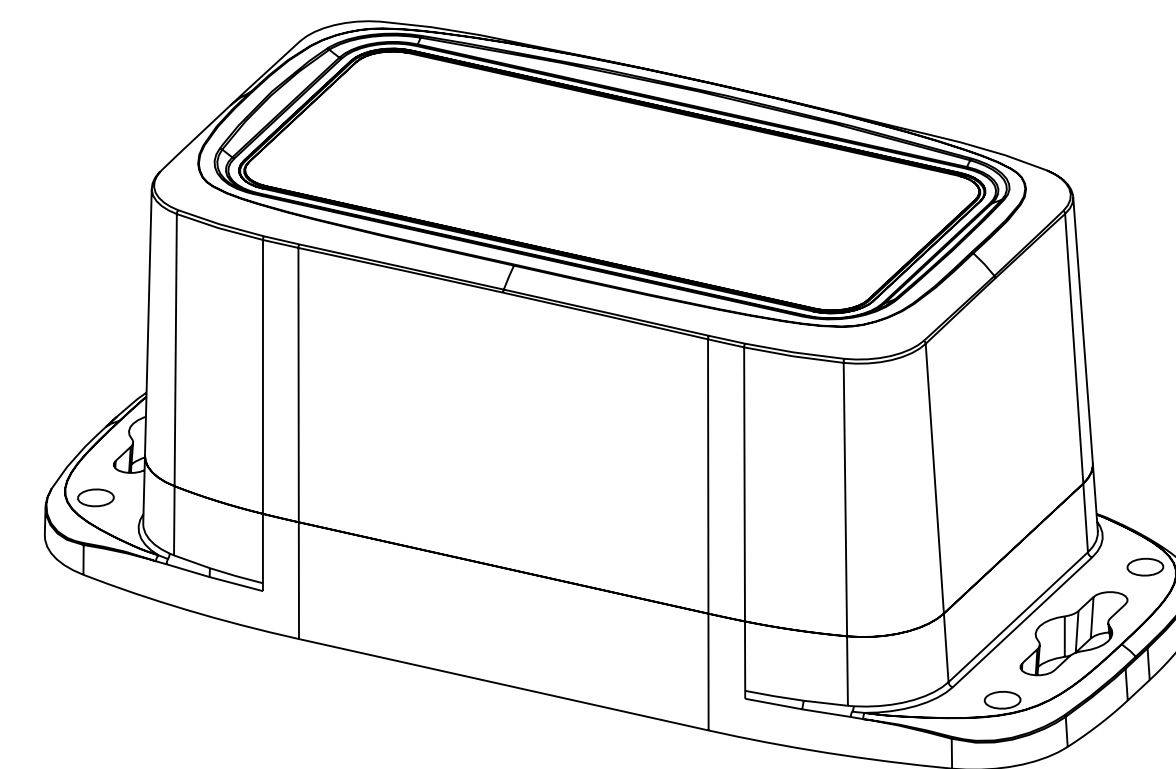

PART NAME

HD SERIES - HEAVY DUTY NEAMA

PART No.

HD-7605

REVISION DATE

5/2/2023

NOTES:

- MATERIAL:
BODY & COVER - BLACK POLYCARBONATE (IMPACT-RESISTANT)
- UL508 / NEMA TYPE 1, 2, 3, 3R, 3X, 3RX, 3D, 3SX, 4, 4X, 6, 6P, 12 & 13 WITH IP65, IP66, IP-67 & IP68 WITH RATING & UL-94 5VA
- POURED CONTINUOUS GASKET (NOT INSTALLED)
- SUPPLIED WITH BODY, COVER & 4 SCREWS
- DIMENSIONS ARE INCH[MM]
- OPTIONAL ACCESSORIES:
ALUMINUM INTERNAL PANEL - HDX-76604

INSIDE VIEW OF BODY COVER NOT SHOWN

SECTION A-A SCALE 2 : 1.5

BOTTOM VIEW OF BODY

DRAWING FOR REFERENCE
WE RESERVE THE RIGHT TO MAKE CHANGES TO OUR
STANDARD PRODUCTS. PLEASE CONSULT WITH BUD INDUSTRIES
PRIOR TO USING THIS DRAWING FOR DESIGN PURPOSES.