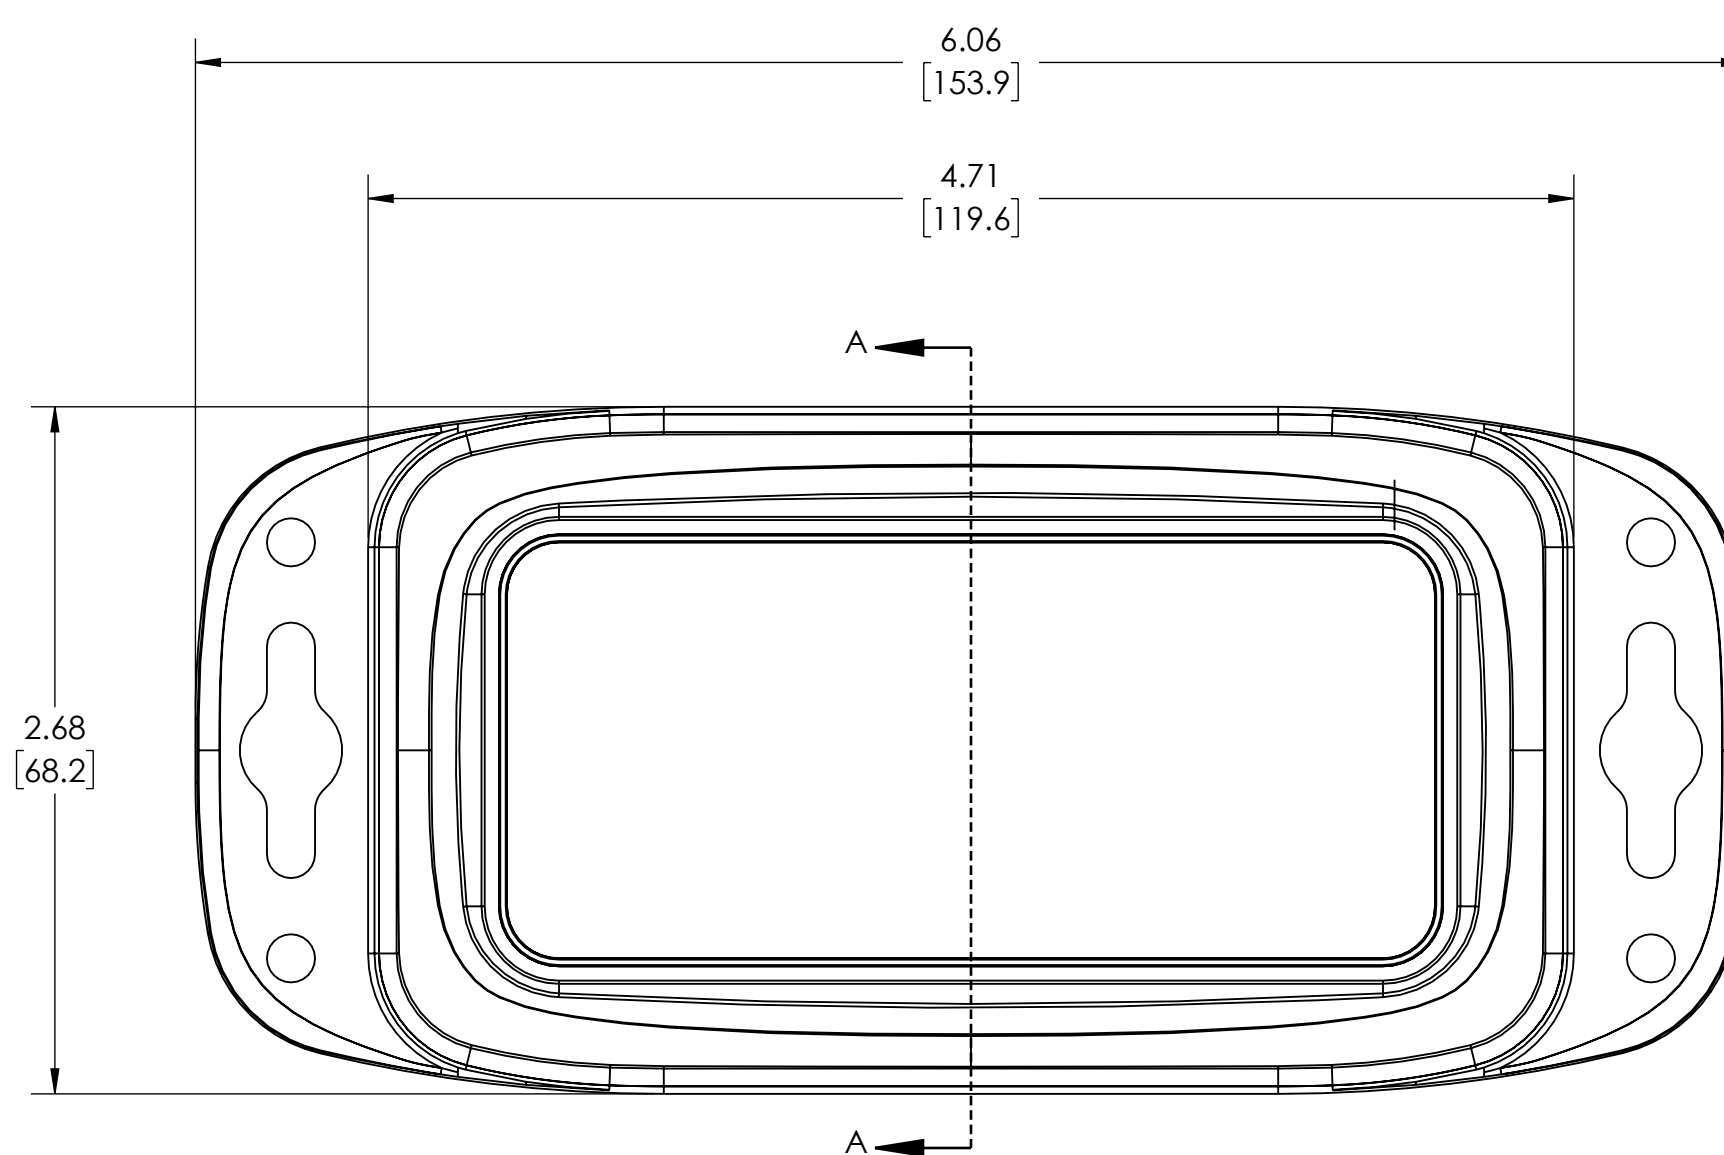

PART NAME

HD SERIES - HEAVY DUTY NEAMA

PART No.

HD-7605

REVISION DATE

5/2/2023

NOTES:

- MATERIAL:
BODY & COVER - BLACK POLYCARBONATE (IMPACT-RESISTANT)
- UL508 / NEMA TYPE 1, 2, 3, 3R, 3X, 3RX, 3D, 3SX, 4, 4X, 6, 6P, 12 & 13 WITH IP65, IP66, IP-67 & IP68 WITH RATING & UL-94 5VA
- POURED CONTINUOUS GASKET (NOT INSTALLED)
- SUPPLIED WITH BODY, COVER & 4 SCREWS
- DIMENSIONS ARE INCH[MM]
- OPTIONAL ACCESSORIES:
ALUMINUM INTERNAL PANEL - HDX-76604

INSIDE VIEW OF BODY COVER NOT SHOWN

SECTION A-A SCALE 2 : 1.5

BOTTOM VIEW OF BODY

DRAWING FOR REFERENCE
WE RESERVE THE RIGHT TO MAKE CHANGES TO OUR
STANDARD PRODUCTS. PLEASE CONSULT WITH BUD INDUSTRIES
PRIOR TO USING THIS DRAWING FOR DESIGN PURPOSES.