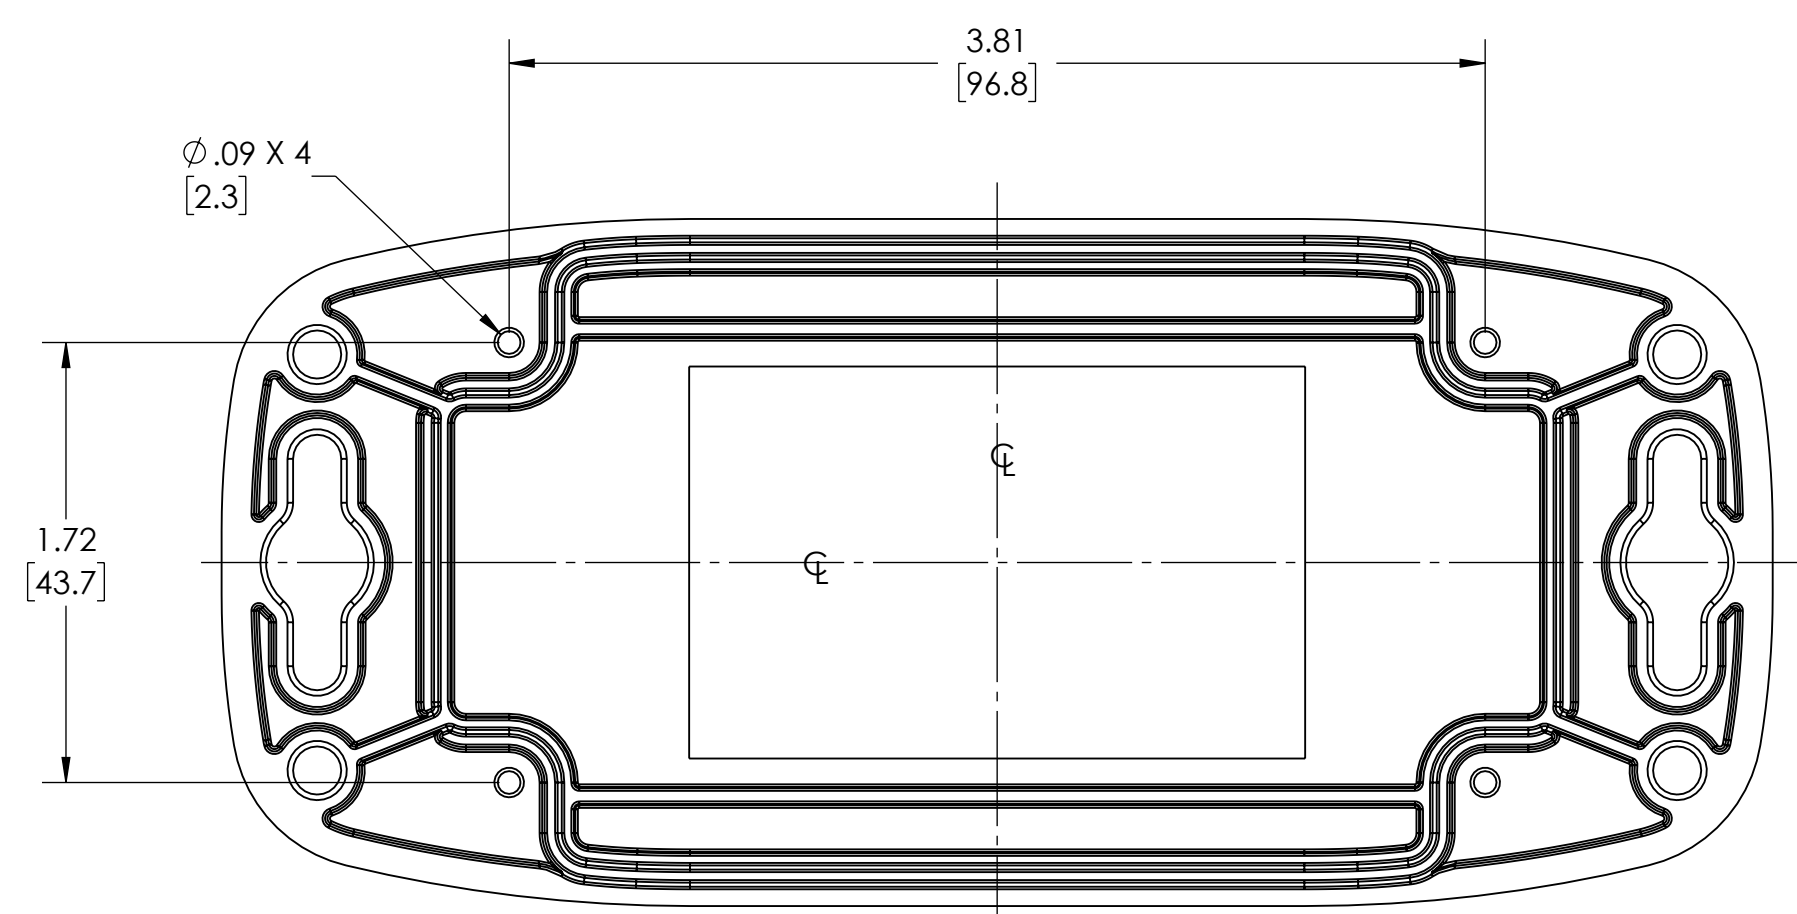

PART NAME

HD SERIES - HEAVY DUTY NEAMA

PART No.

HD-7605

REVISION DATE

5/2/2023

NOTES:

- MATERIAL:
BODY & COVER - BLACK POLYCARBONATE (IMPACT-RESISTANT)
- UL508 / NEMA TYPE 1, 2, 3, 3R, 3X, 3RX, 3D, 3SX, 4, 4X, 6, 6P, 12 & 13 WITH IP65, IP66, IP-67 & IP68 WITH RATING & UL-94 5VA
- POURED CONTINUOUS GASKET (NOT INSTALLED)
- SUPPLIED WITH BODY, COVER & 4 SCREWS
- DIMENSIONS ARE INCH[MM]
- OPTIONAL ACCESSORIES:
ALUMINUM INTERNAL PANEL - HDX-76604

INSIDE VIEW OF BODY COVER NOT SHOWN

SECTION A-A SCALE 2 : 1.5

BOTTOM VIEW OF BODY

DRAWING FOR REFERENCE
WE RESERVE THE RIGHT TO MAKE CHANGES TO OUR
STANDARD PRODUCTS. PLEASE CONSULT WITH BUD INDUSTRIES
PRIOR TO USING THIS DRAWING FOR DESIGN PURPOSES.