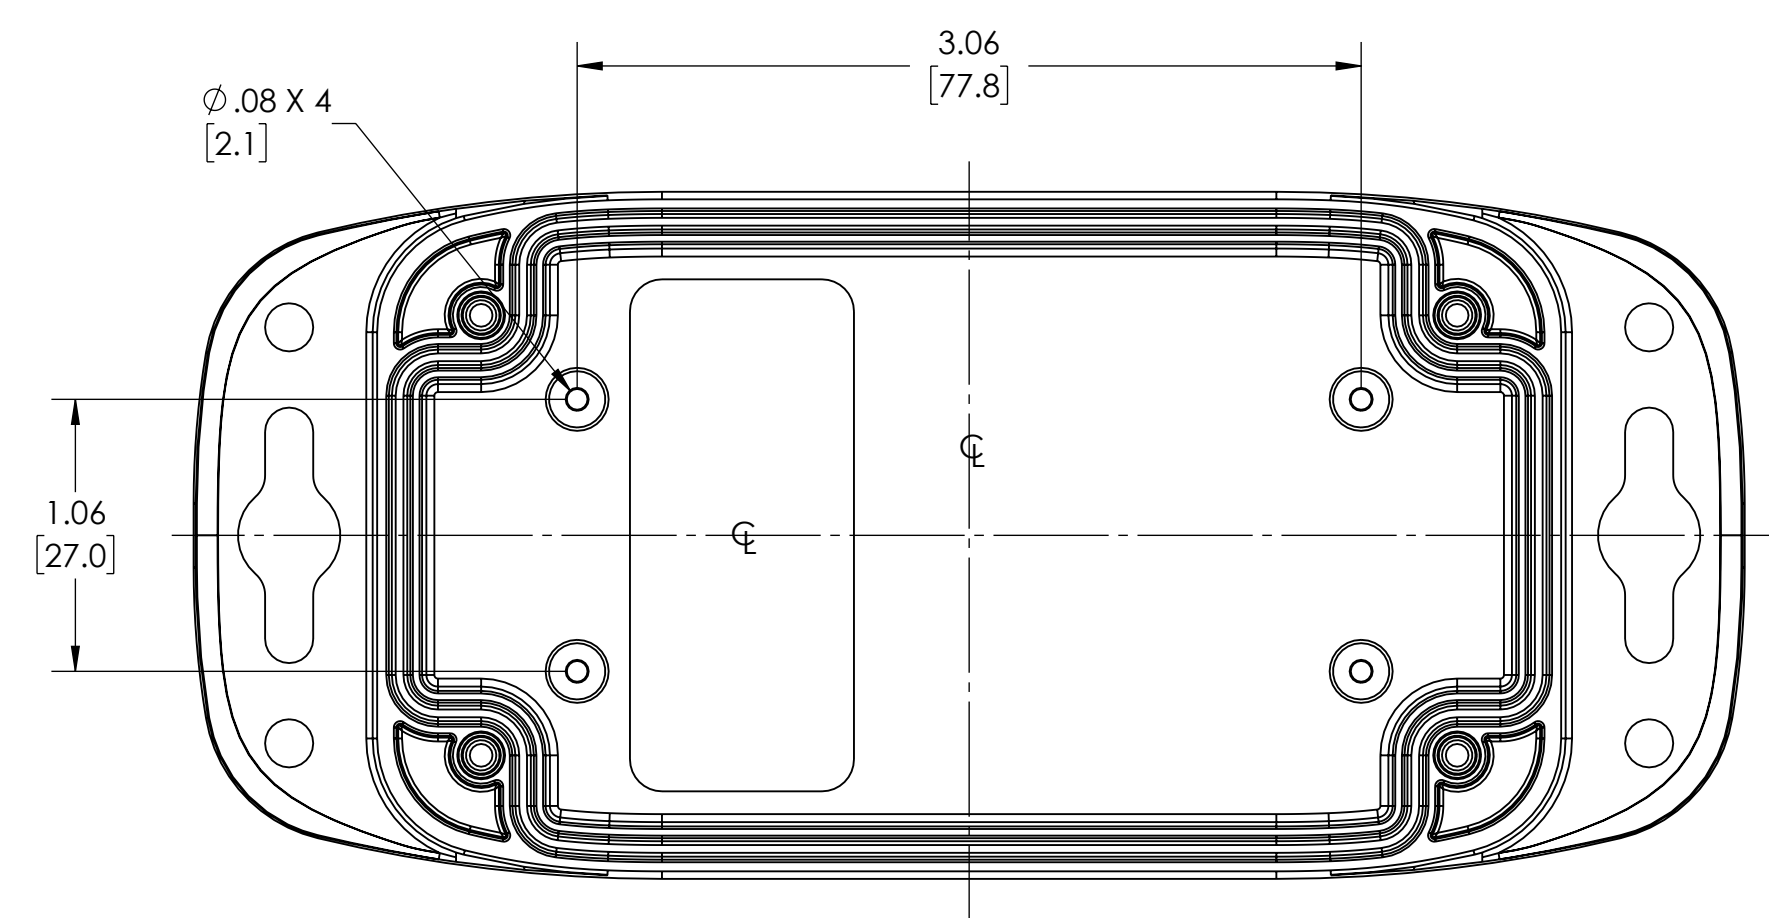

PART NAME

HD SERIES - HEAVY DUTY NEAMA

PART No.

HD-7605

REVISION DATE

5/2/2023

NOTES:

- MATERIAL:
BODY & COVER - BLACK POLYCARBONATE (IMPACT-RESISTANT)
- UL508 / NEMA TYPE 1, 2, 3, 3R, 3X, 3RX, 3D, 3SX, 4, 4X, 6, 6P, 12 & 13 WITH IP65, IP66, IP-67 & IP68 WITH RATING & UL-94 5VA
- POURED CONTINUOUS GASKET (NOT INSTALLED)
- SUPPLIED WITH BODY, COVER & 4 SCREWS
- DIMENSIONS ARE INCH[MM]
- OPTIONAL ACCESSORIES:
ALUMINUM INTERNAL PANEL - HDX-76604

INSIDE VIEW OF BODY COVER NOT SHOWN

SECTION A-A SCALE 2 : 1.5

BOTTOM VIEW OF BODY

DRAWING FOR REFERENCE
WE RESERVE THE RIGHT TO MAKE CHANGES TO OUR
STANDARD PRODUCTS. PLEASE CONSULT WITH BUD INDUSTRIES
PRIOR TO USING THIS DRAWING FOR DESIGN PURPOSES.