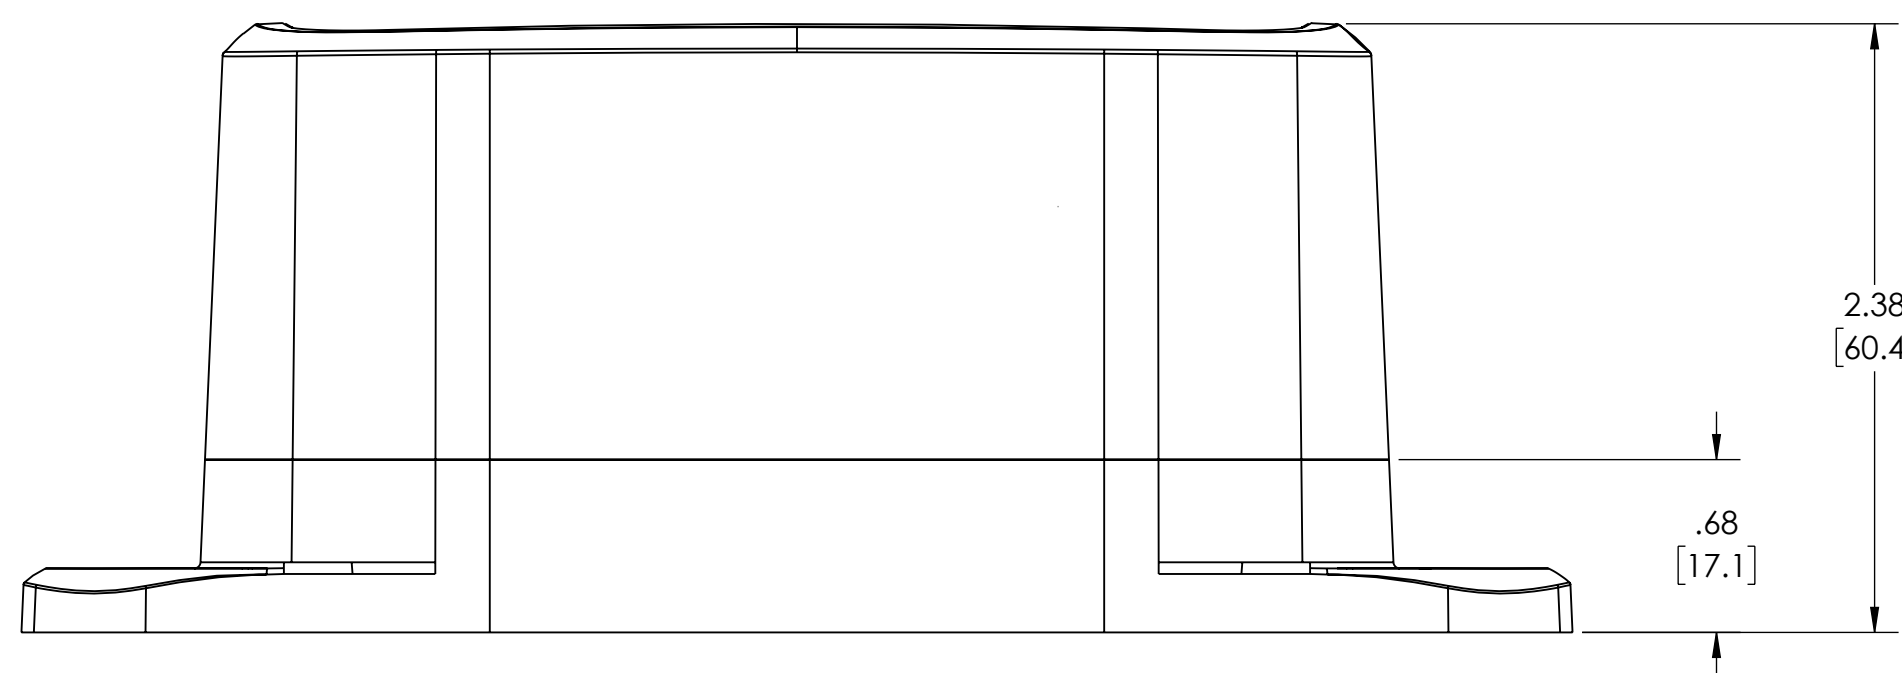

PART NAME

HD SERIES - HEAVY DUTY NEAMA

PART No.

HD-7605

REVISION DATE

5/2/2023

NOTES:

- MATERIAL:
BODY & COVER - BLACK POLYCARBONATE (IMPACT-RESISTANT)
- UL508 / NEMA TYPE 1, 2, 3, 3R, 3X, 3RX, 3D, 3SX, 4, 4X, 6, 6P, 12 & 13 WITH IP65, IP66, IP-67 & IP68 WITH RATING & UL-94 5VA
- POURED CONTINUOUS GASKET (NOT INSTALLED)
- SUPPLIED WITH BODY, COVER & 4 SCREWS
- DIMENSIONS ARE INCH[MM]
- OPTIONAL ACCESSORIES:
ALUMINUM INTERNAL PANEL - HDX-76604

INSIDE VIEW OF BODY COVER NOT SHOWN

SECTION A-A SCALE 2 : 1.5

BOTTOM VIEW OF BODY

DRAWING FOR REFERENCE
WE RESERVE THE RIGHT TO MAKE CHANGES TO OUR
STANDARD PRODUCTS. PLEASE CONSULT WITH BUD INDUSTRIES
PRIOR TO USING THIS DRAWING FOR DESIGN PURPOSES.