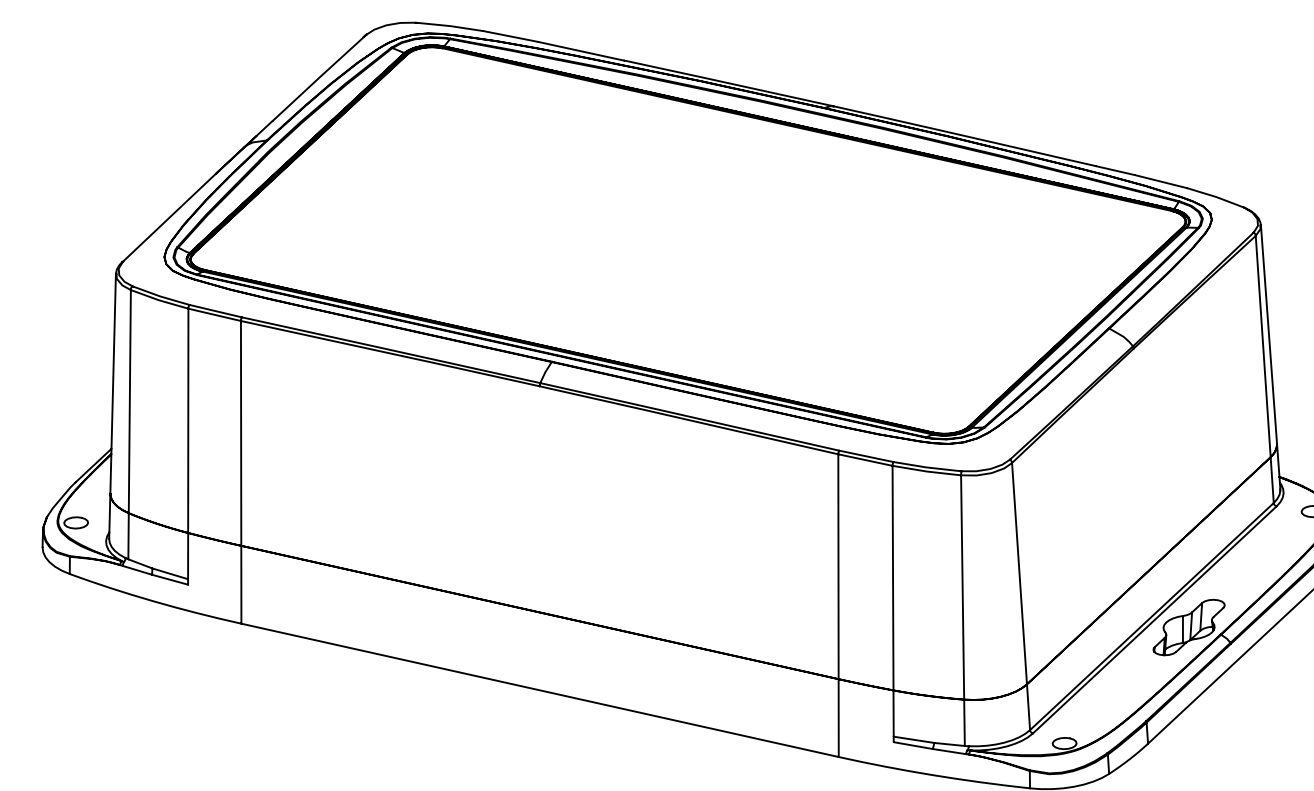

PART NAME

HD SERIES - HEAVY DUTY NEAMA

PART No.

HD-7608

REVISION DATE

1/8/2022

NOTES:

1. MATERIAL:
BODY & COVER - GRAY POLYCARBONATE (IMPACT-RESISTANT)
2. UL508 / NEMA TYPE 1, 2, 3, 3R, 3X, 3RX, 3D, 3SX, 4, 4X, 6, 6P, 12 & 13 WITH IP65, IP66, IP-67 & IP68 WITH RATING & UL-94 5VA
3. POURED CONTINUOUS GASKET (NOT INSTALLED)
4. SUPPLIED WITH BODY, COVER & 4 SCREWS
5. DIMENSIONS ARE INCH[MM]
6. OPTIONAL ACCESSORIES:
ALUMINUM INTERNAL PANEL - HDX-76608