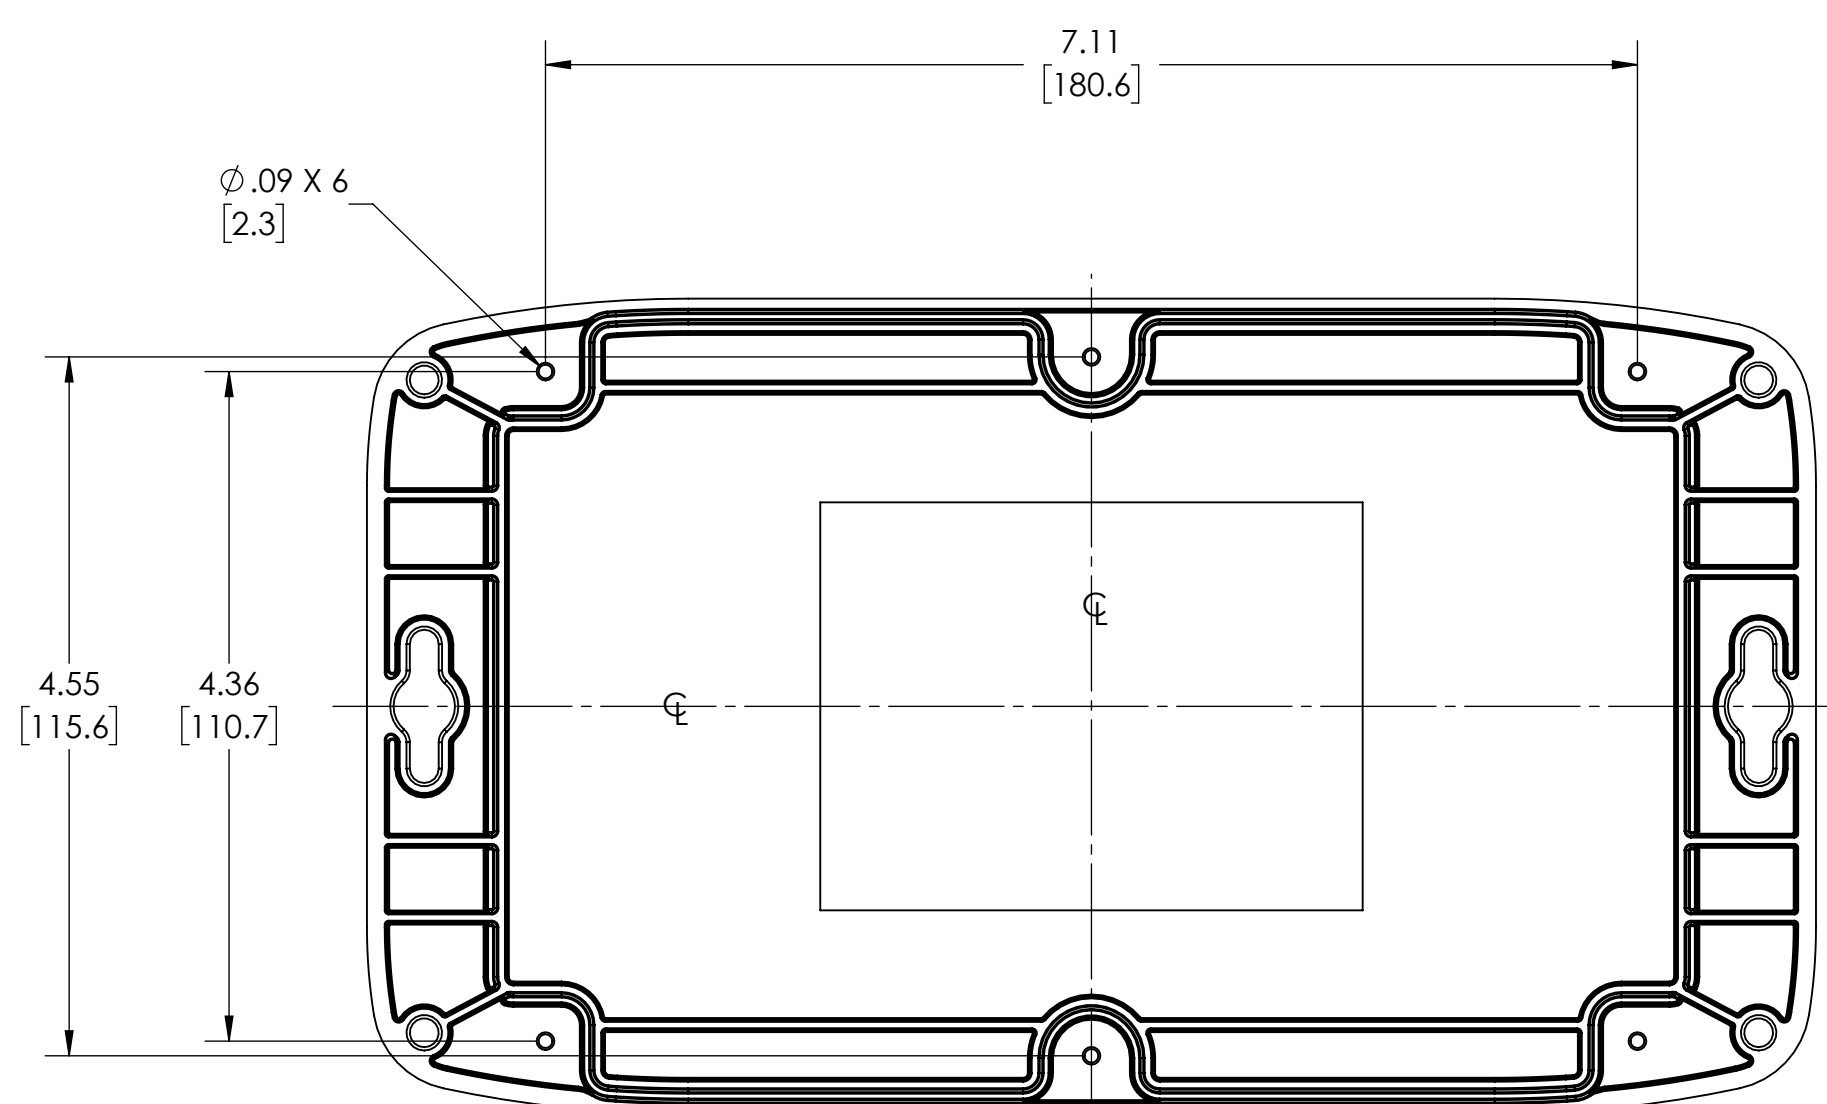

DRAWING FOR REFERENCE
WE RESERVE THE RIGHT TO MAKE CHANGES TO OUR
STANDARD PRODUCTS. PLEASE CONSULT WITH BUD INDUSTRIES
PRIOR TO USING THIS DRAWING FOR DESIGN PURPOSES.