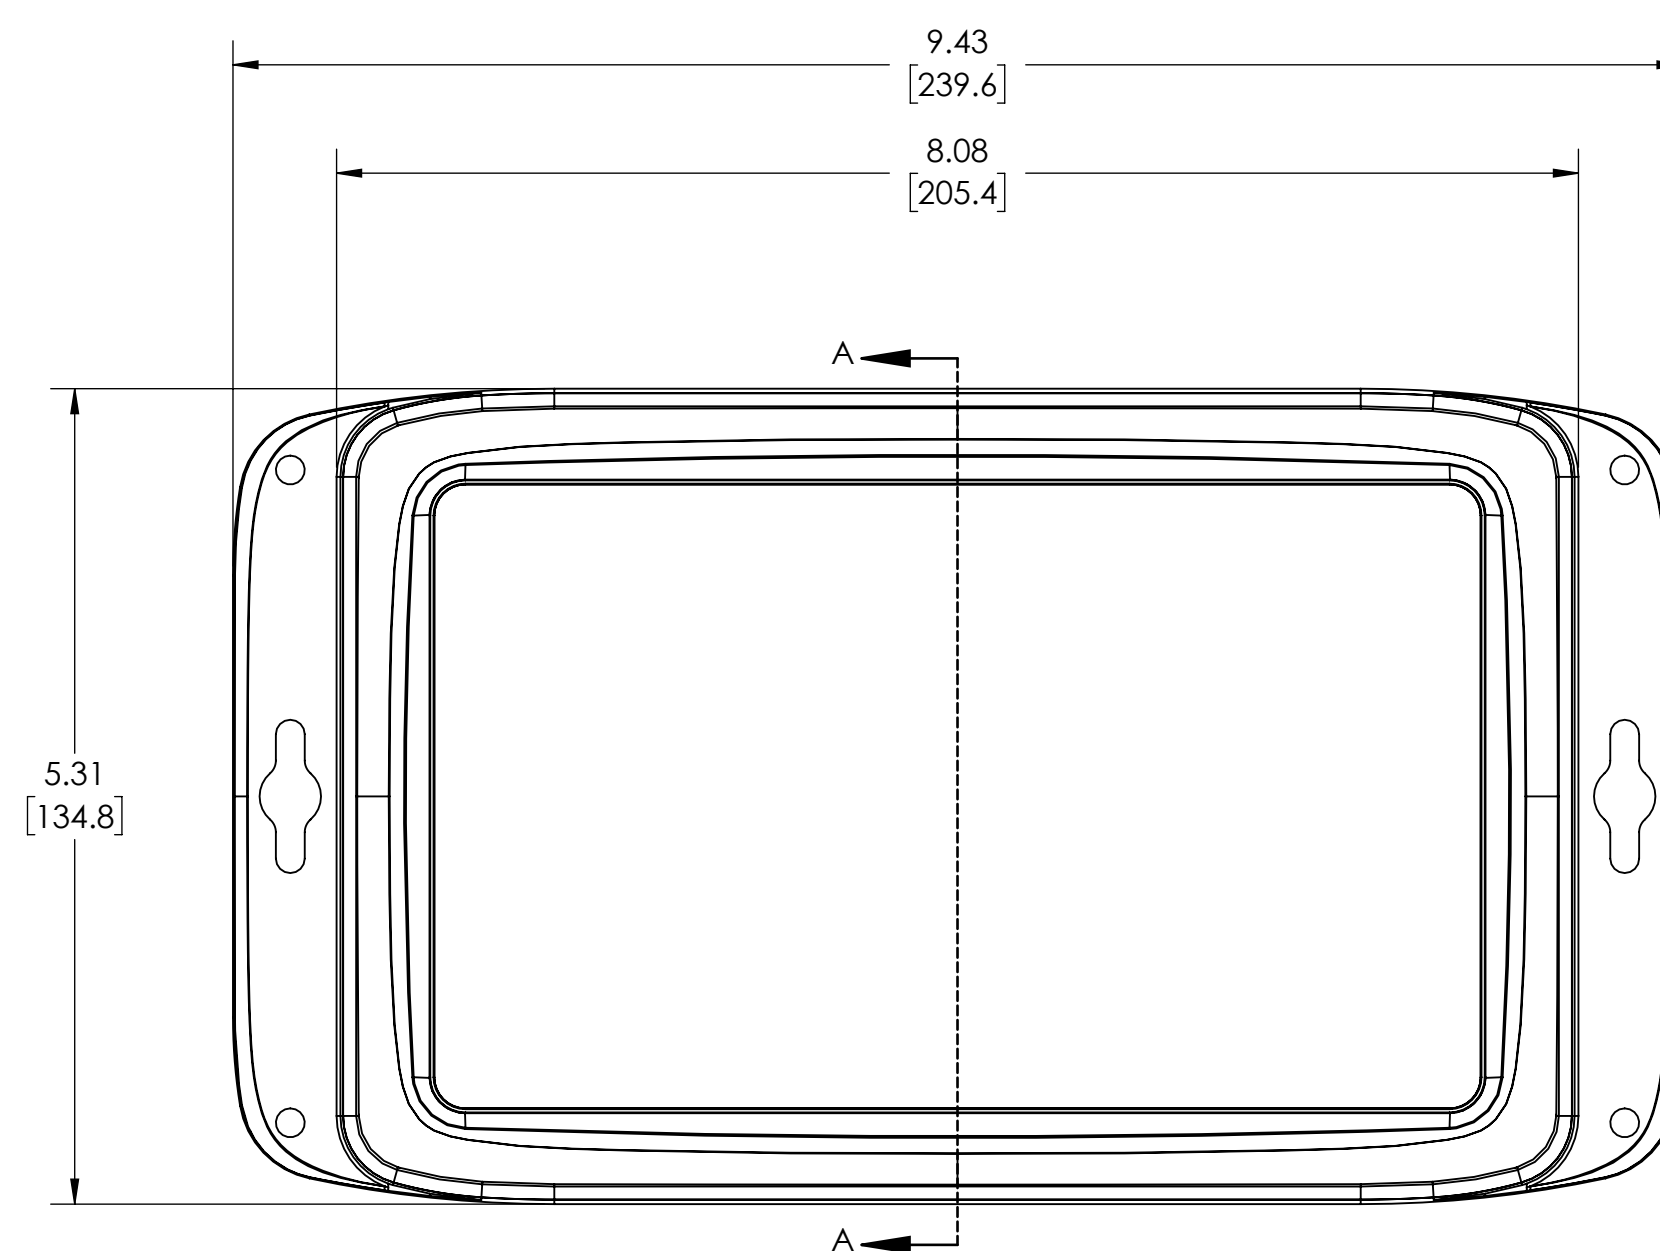

PART NAME

HD SERIES - HEAVY DUTY NEAMA

PART No.

HD-7608

REVISION DATE

1/8/2022

NOTES:

1. MATERIAL:
BODY & COVER - GRAY POLYCARBONATE (IMPACT-RESISTANT)
2. UL508 / NEMA TYPE 1, 2, 3, 3R, 3X, 3RX, 3D, 3SX, 4, 4X, 6, 6P, 12 & 13 WITH IP65, IP66, IP-67 & IP68 WITH RATING & UL-94 5VA
3. POURED CONTINUOUS GASKET (NOT INSTALLED)
4. SUPPLIED WITH BODY, COVER & 4 SCREWS
5. DIMENSIONS ARE INCH[MM]
6. OPTIONAL ACCESSORIES:
ALUMINUM INTERNAL PANEL - HDX-76608