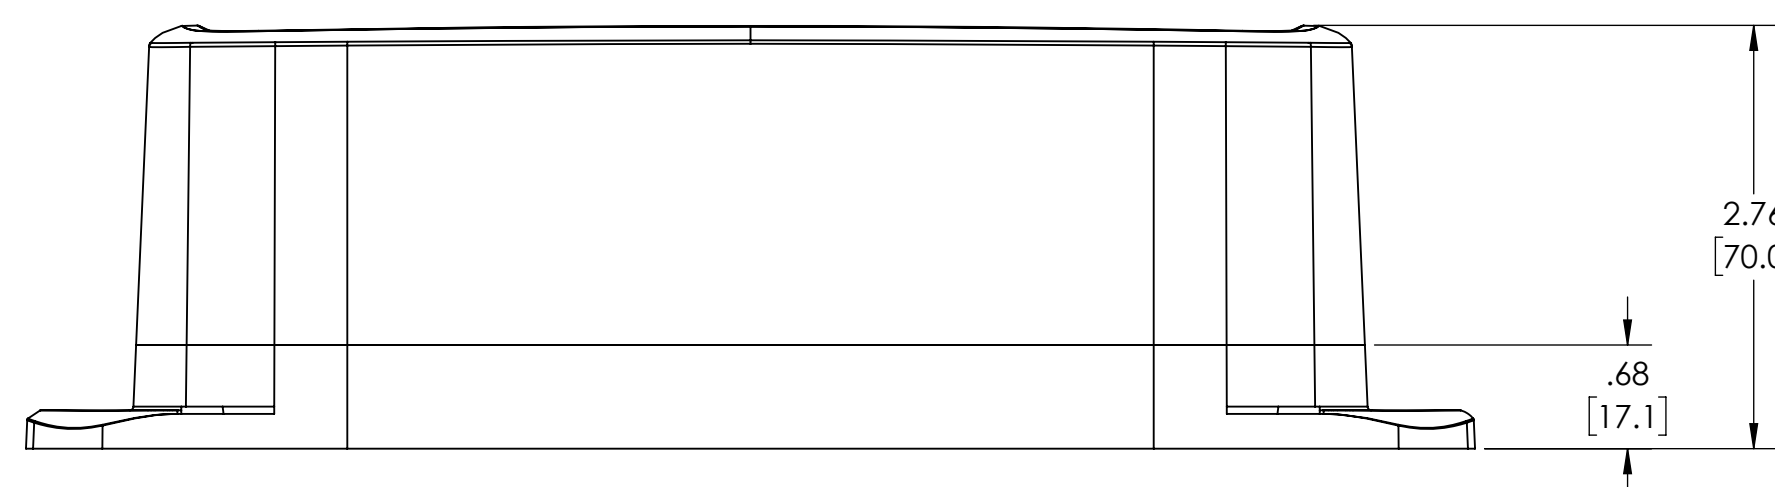

DRAWING FOR REFERENCE
WE RESERVE THE RIGHT TO MAKE CHANGES TO OUR
STANDARD PRODUCTS. PLEASE CONSULT WITH BUD INDUSTRIES
PRIOR TO USING THIS DRAWING FOR DESIGN PURPOSES.