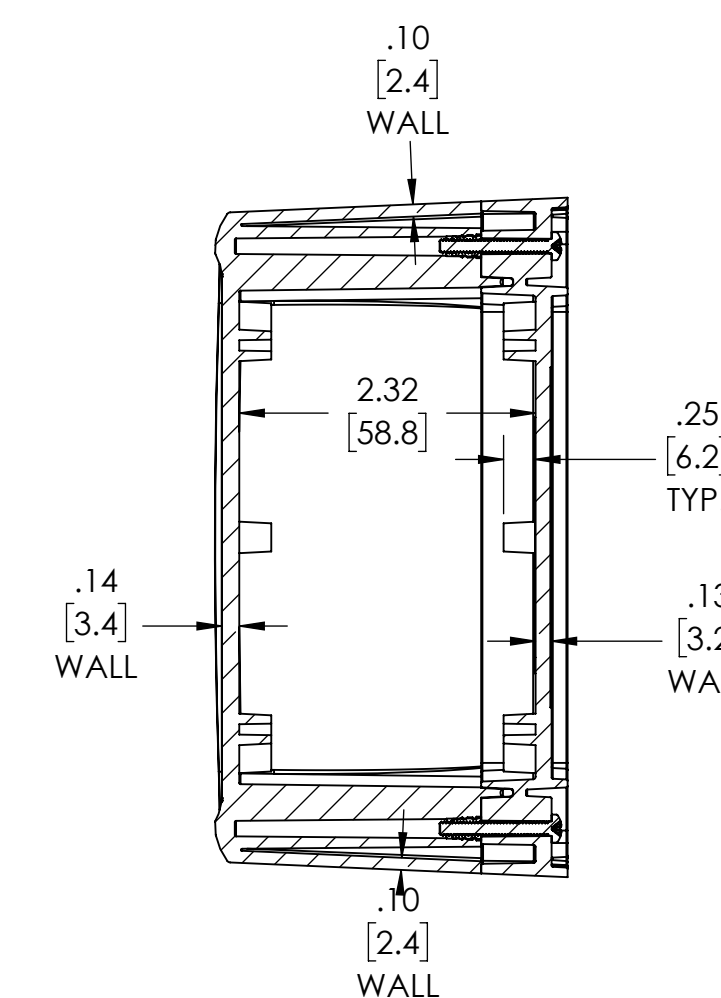

PART NAME

HD SERIES - HEAVY DUTY NEAMA

PART No.

HD-7608

REVISION DATE

1/8/2022

NOTES:

1. MATERIAL:
BODY & COVER - GRAY POLYCARBONATE (IMPACT-RESISTANT)
2. UL508 / NEMA TYPE 1, 2, 3, 3R, 3X, 3RX, 3D, 3SX, 4, 4X, 6, 6P, 12 & 13 WITH IP65, IP66, IP-67 & IP68 WITH RATING & UL-94 5VA
3. POURED CONTINUOUS GASKET (NOT INSTALLED)
4. SUPPLIED WITH BODY, COVER & 4 SCREWS
5. DIMENSIONS ARE INCH[MM]
6. OPTIONAL ACCESSORIES:
ALUMINUM INTERNAL PANEL - HDX-76608

SECTION A-A
SCALE 1 : 1.5

DRAWING FOR REFERENCE
WE RESERVE THE RIGHT TO MAKE CHANGES TO OUR
STANDARD PRODUCTS. PLEASE CONSULT WITH BUD INDUSTRIES
PRIOR TO USING THIS DRAWING FOR DESIGN PURPOSES.