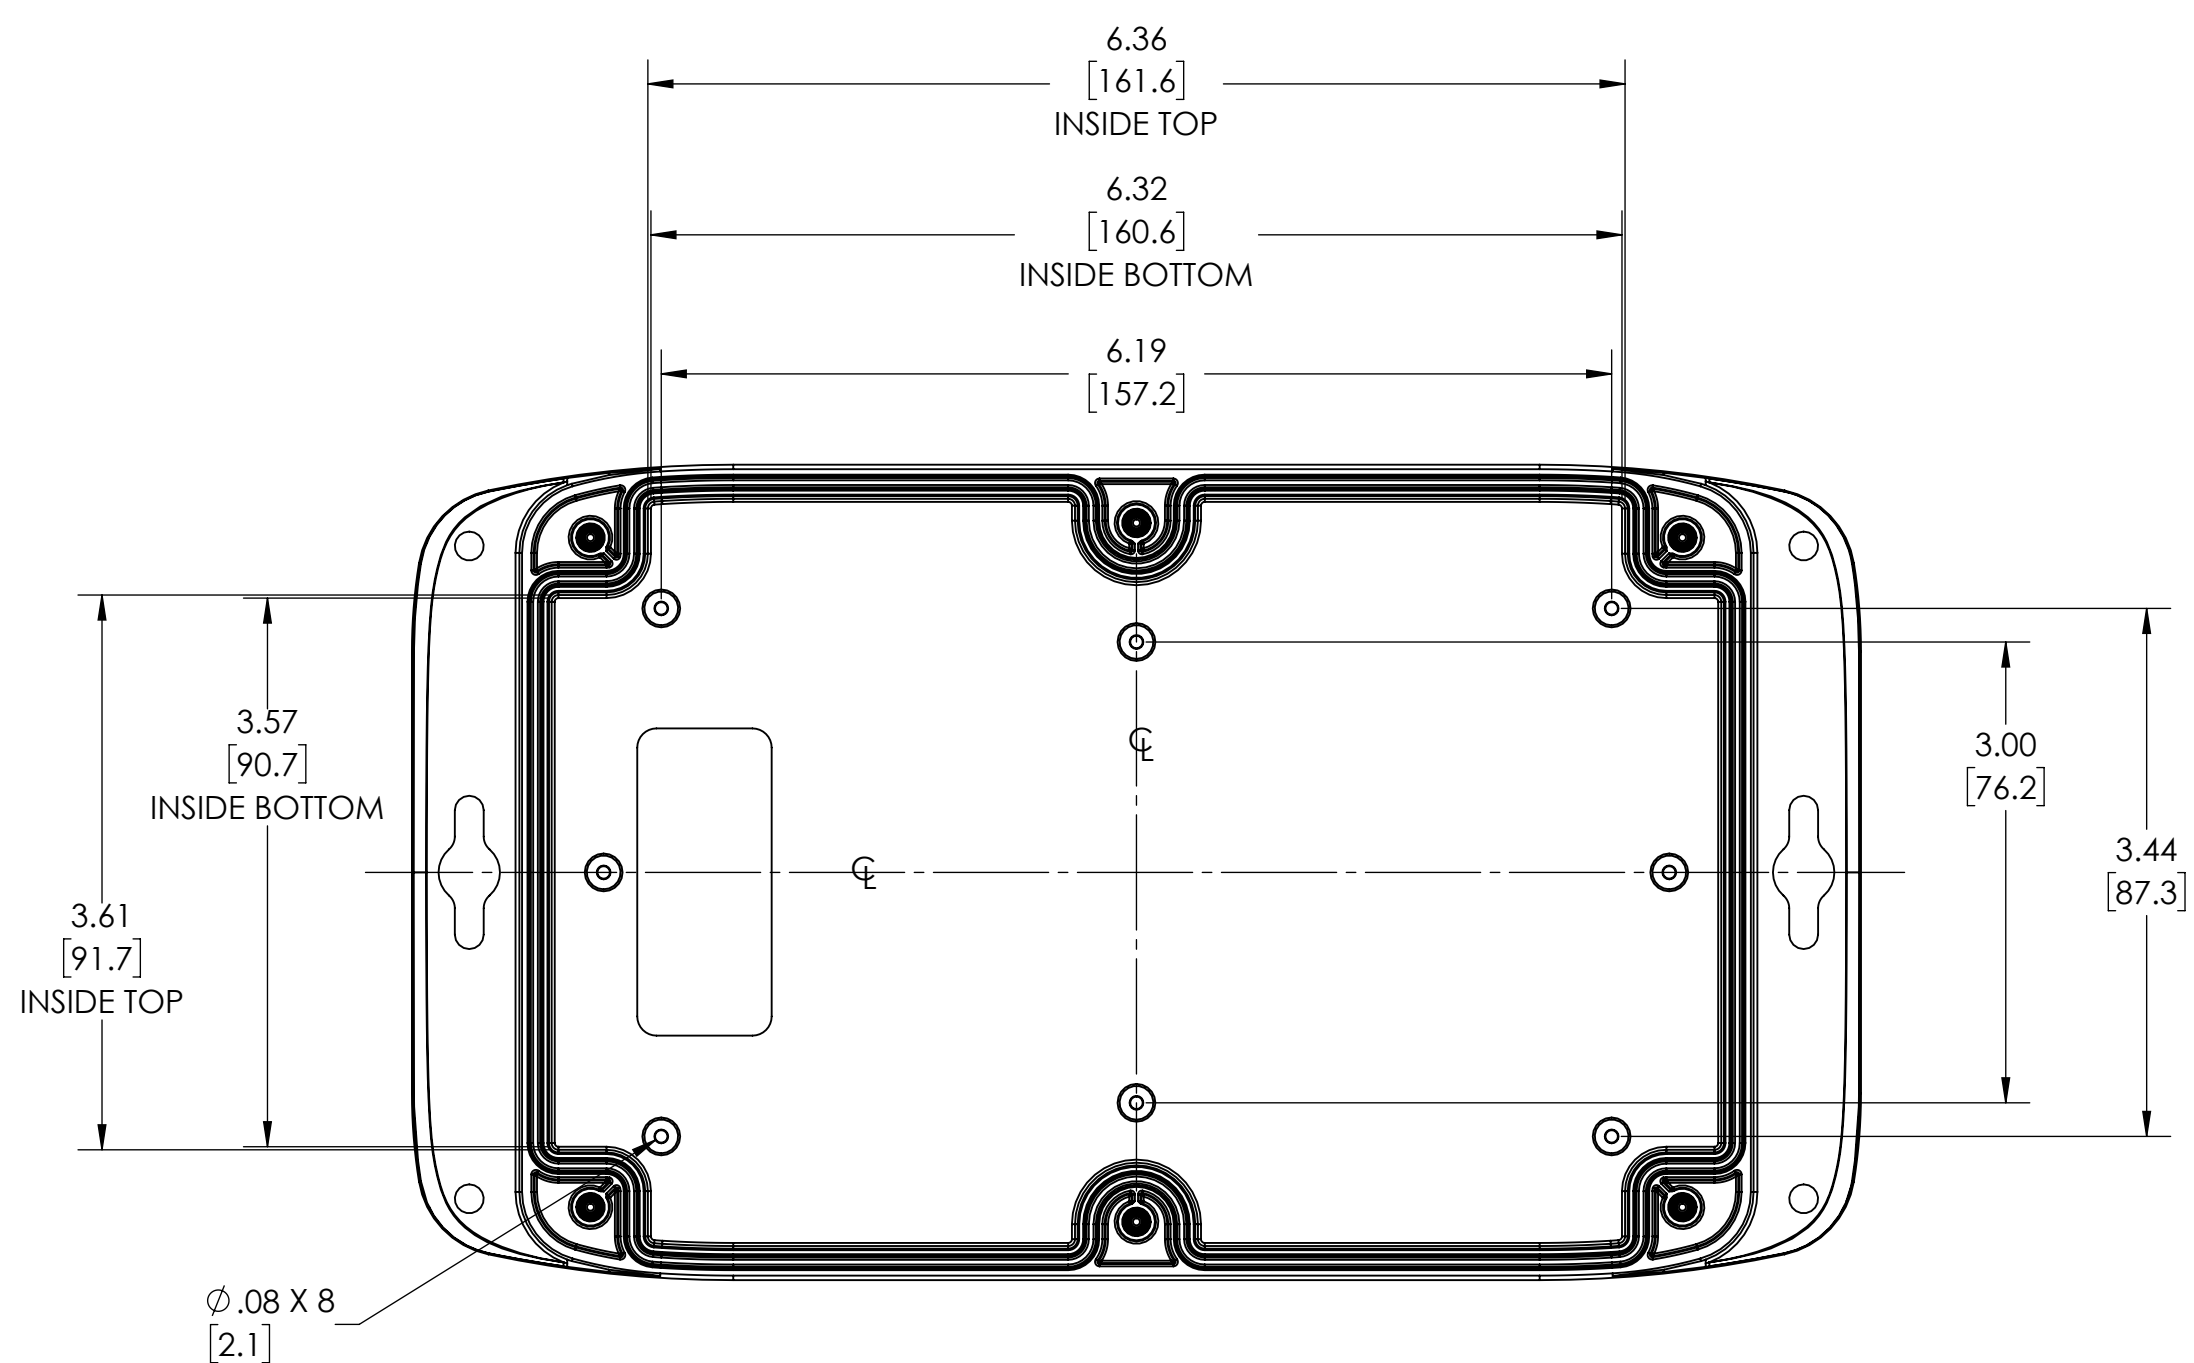

PART NAME

HD SERIES - HEAVY DUTY NEAMA

PART No.

HD-7608

REVISION DATE

1/8/2022

NOTES:

1. MATERIAL:
BODY & COVER - GRAY POLYCARBONATE (IMPACT-RESISTANT)
2. UL508 / NEMA TYPE 1, 2, 3, 3R, 3X, 3RX, 3D, 3SX, 4, 4X, 6, 6P, 12 & 13 WITH IP65, IP66, IP-67 & IP68 WITH RATING & UL-94 5VA
3. POURED CONTINUOUS GASKET (NOT INSTALLED)
4. SUPPLIED WITH BODY, COVER & 4 SCREWS
5. DIMENSIONS ARE INCH[MM]
6. OPTIONAL ACCESSORIES:
ALUMINUM INTERNAL PANEL - HDX-76608