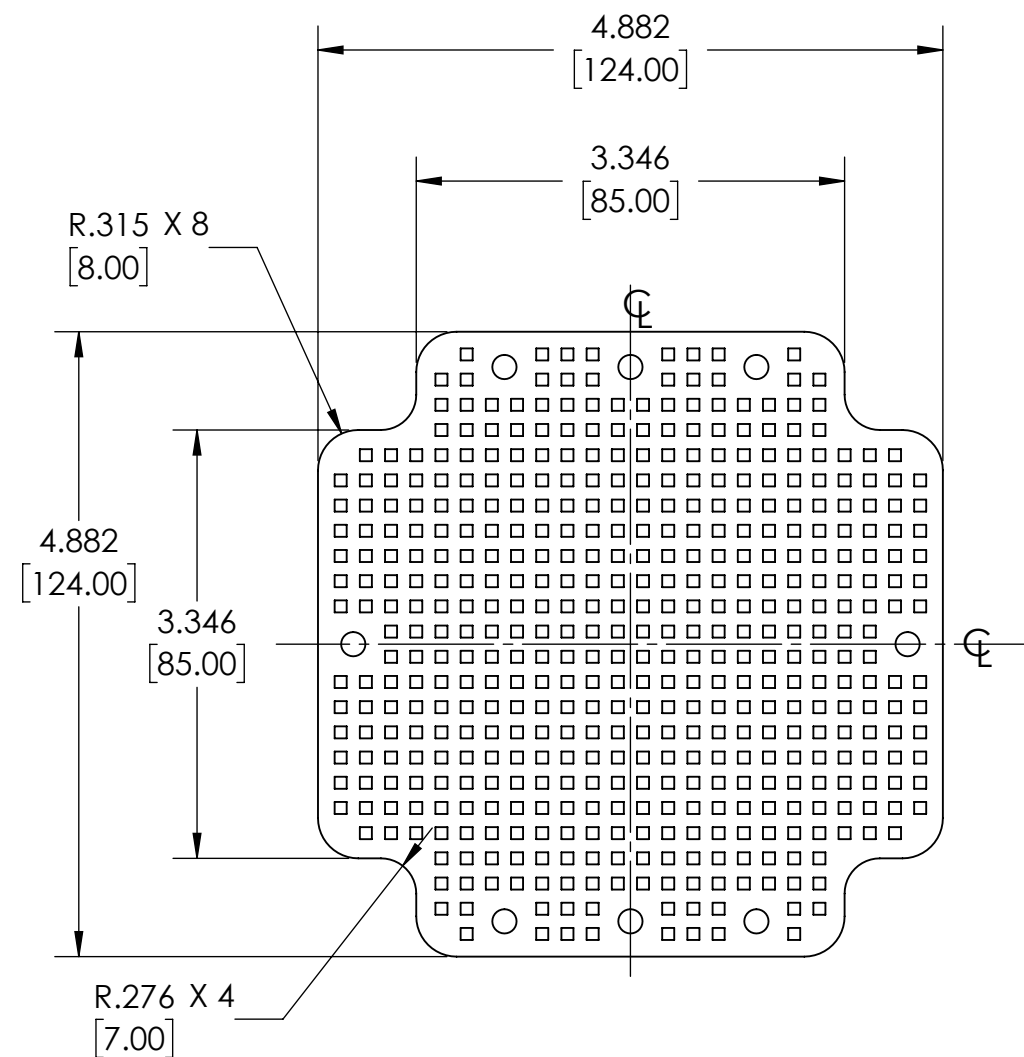

PART NAME

ABS PANEL FOR PTR SERIES

PART No.

PTX-18482-P

REV. DATE

1/25/21

MATERIAL:

1. PLASTIC ABS
2. FITS: PTR-28482

8 X ϕ .197 [5.00] THRU
 ϕ .197 [] .067 DEEP