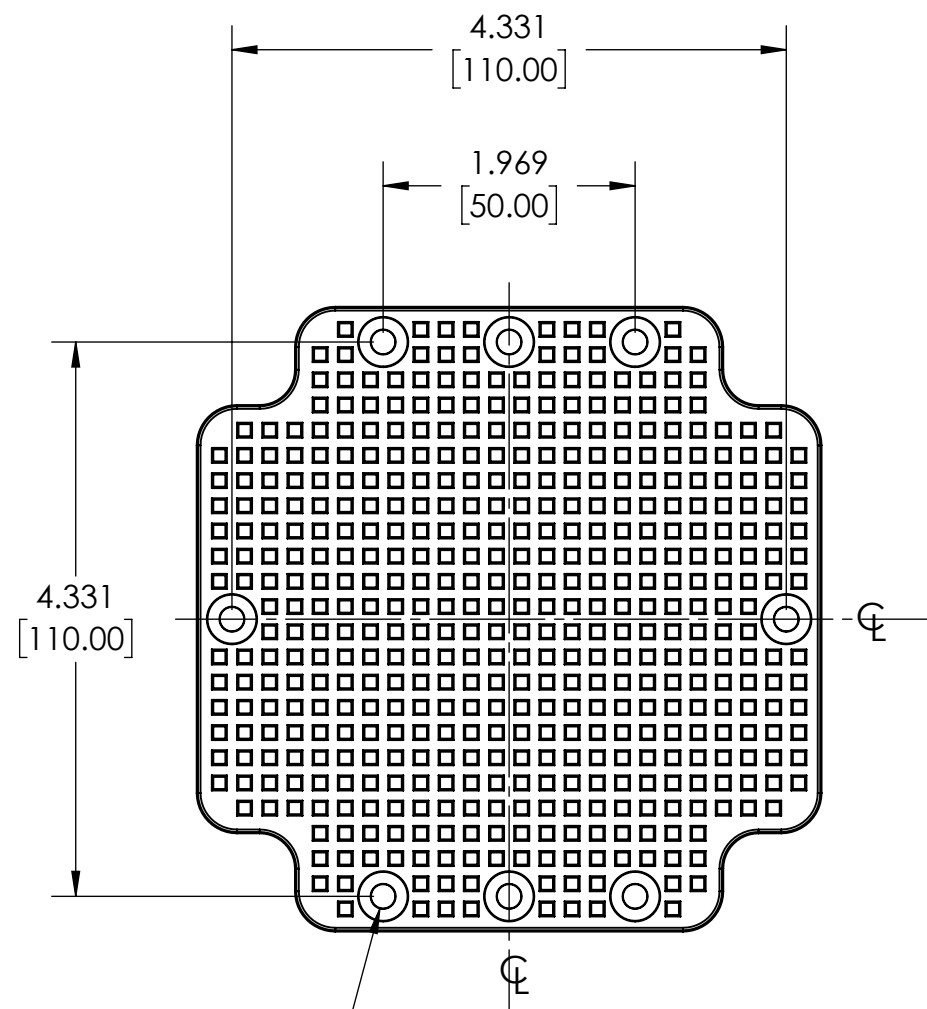

PART NAME

ABS PANEL FOR PTR SERIES

PART No.

PTX-18482-P

REV. DATE

1/25/21

MATERIAL:

1. PLASTIC ABS
2. FITS: PTR-28482

8 X ϕ .197 [5.00] THRU
 ϕ .197 [] .067 DEEP