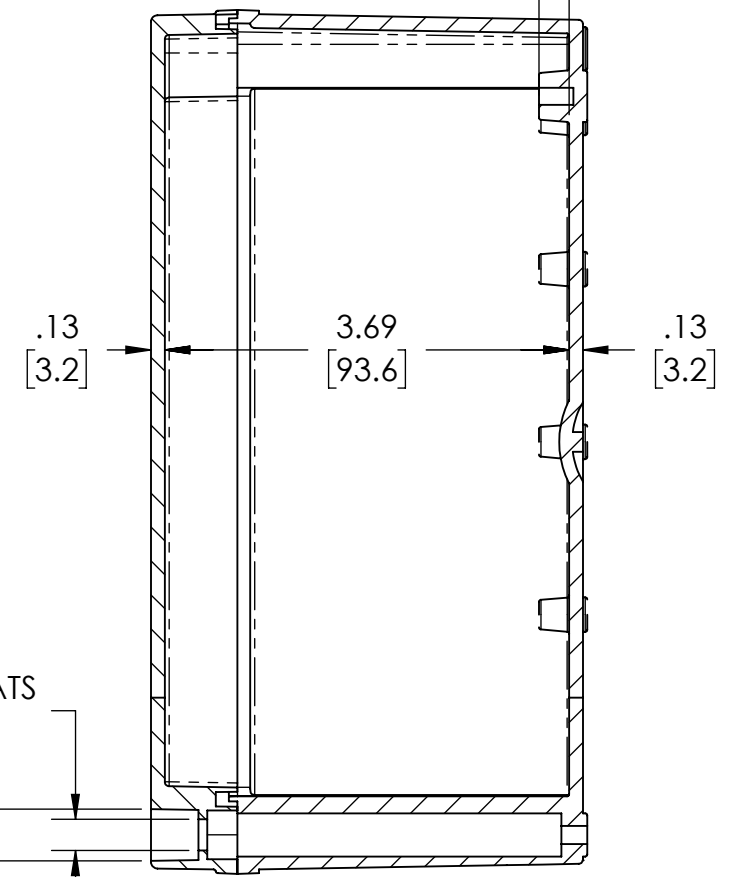

PART NAME

NEMA 4X PLASTIC BOX (PTS SERIES)

PART No.

PTS-25328 & PTS-25328-C

REVISION DATE

01/04/22

DRAWING FOR REFERENCE

WE RESERVE THE RIGHT TO MAKE CHANGES TO OUR STANDARD PRODUCTS. PLEASE CONSULT WITH BUD INDUSTRIES PRIOR TO USING THIS DRAWING FOR DESIGN PURPOSE.

NOTES:

- 1- MATERIAL: BODY - POLYCARBONATE WITH 10% FIBERGLASS COVER - POLYCARBONATE
- 2- COLOR: NO SUFFIX - GRAY BODY & GRAY COVER (-C) SUFFIX - GRAY BODY & CLEAR COVER
- 3- CONTINUOUS Poured FOAM GASKET IN COVER
- 4- COVER ATTACHES WITH NON-METALLIC CAPTIVE SCREWS (ITEMS NOT SHOWN)
- 5- SUPPLIED WITH TWO M4 x 8mm LG. PAN HEAD SCREWS (ITEMS NOT SHOWN)
- 6- DIMENSIONS ARE INCH [MM]

OPTIONAL ACCESSORIES:

- STEEL INTERNAL PANEL #PTX-25328
- PLASTIC INTERNAL PANEL #PTX-25328-P
- STEEL EXTERNAL BRACKET #NBX-10922
- PLASTIC EXTERNAL BRACKET #PIX-4117