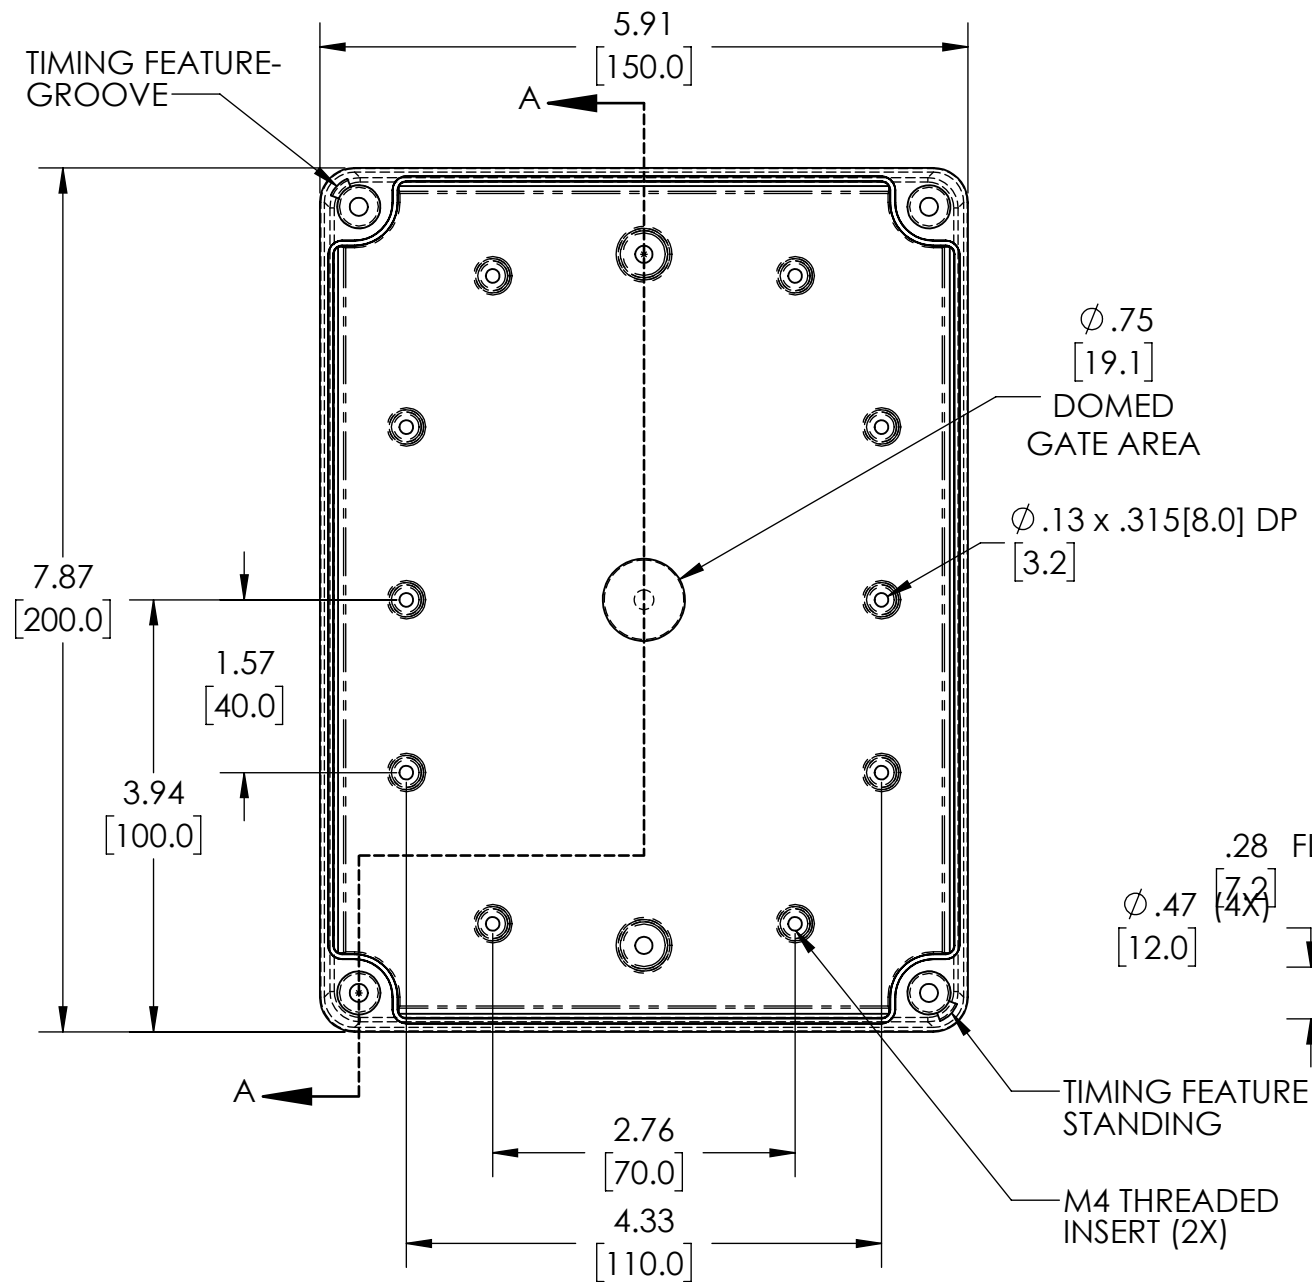

PART NAME

NEMA 4X PLASTIC BOX (PTS SERIES)

PART No.

PTS-25328 & PTS-25328-C

REVISION DATE

01/04/22

DRAWING FOR REFERENCE

WE RESERVE THE RIGHT TO MAKE CHANGES TO OUR STANDARD PRODUCTS. PLEASE CONSULT WITH BUD INDUSTRIES PRIOR TO USING THIS DRAWING FOR DESIGN PURPOSE.

NOTES:

- 1- MATERIAL: BODY - POLYCARBONATE WITH 10% FIBERGLASS COVER - POLYCARBONATE
- 2- COLOR: NO SUFFIX - GRAY BODY & GRAY COVER (-C) SUFFIX - GRAY BODY & CLEAR COVER
- 3- CONTINUOUS Poured FOAM GASKET IN COVER
- 4- COVER ATTACHES WITH NON-METALLIC CAPTIVE SCREWS (ITEMS NOT SHOWN)
- 5- SUPPLIED WITH TWO M4 x 8mm LG. PAN HEAD SCREWS (ITEMS NOT SHOWN)
- 6- DIMENSIONS ARE INCH [MM]

OPTIONAL ACCESSORIES:

- STEEL INTERNAL PANEL #PTX-25328
- PLASTIC INTERNAL PANEL #PTX-25328-P
- STEEL EXTERNAL BRACKET #NBX-10922
- PLASTIC EXTERNAL BRACKET #PIX-4117