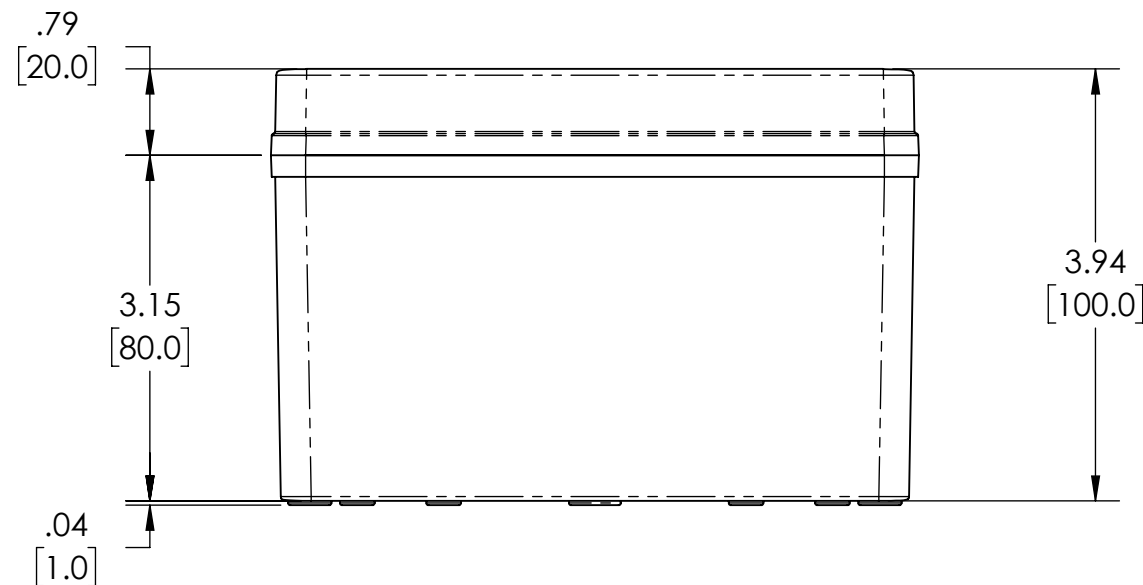

PART NAME

NEMA 4X PLASTIC BOX (PTS SERIES)

PART No.

PTS-25328 & PTS-25328-C

REVISION DATE

01/04/22

DRAWING FOR REFERENCE

WE RESERVE THE RIGHT TO MAKE CHANGES TO OUR STANDARD PRODUCTS. PLEASE CONSULT WITH BUD INDUSTRIES PRIOR TO USING THIS DRAWING FOR DESIGN PURPOSE.

NOTES:

- 1- MATERIAL: BODY - POLYCARBONATE WITH 10% FIBERGLASS COVER - POLYCARBONATE
- 2- COLOR: NO SUFFIX - GRAY BODY & GRAY COVER (-C) SUFFIX - GRAY BODY & CLEAR COVER
- 3- CONTINUOUS Poured FOAM GASKET IN COVER
- 4- COVER ATTACHES WITH NON-METALLIC CAPTIVE SCREWS (ITEMS NOT SHOWN)
- 5- SUPPLIED WITH TWO M4 x 8mm LG. PAN HEAD SCREWS (ITEMS NOT SHOWN)
- 6- DIMENSIONS ARE INCH [MM]