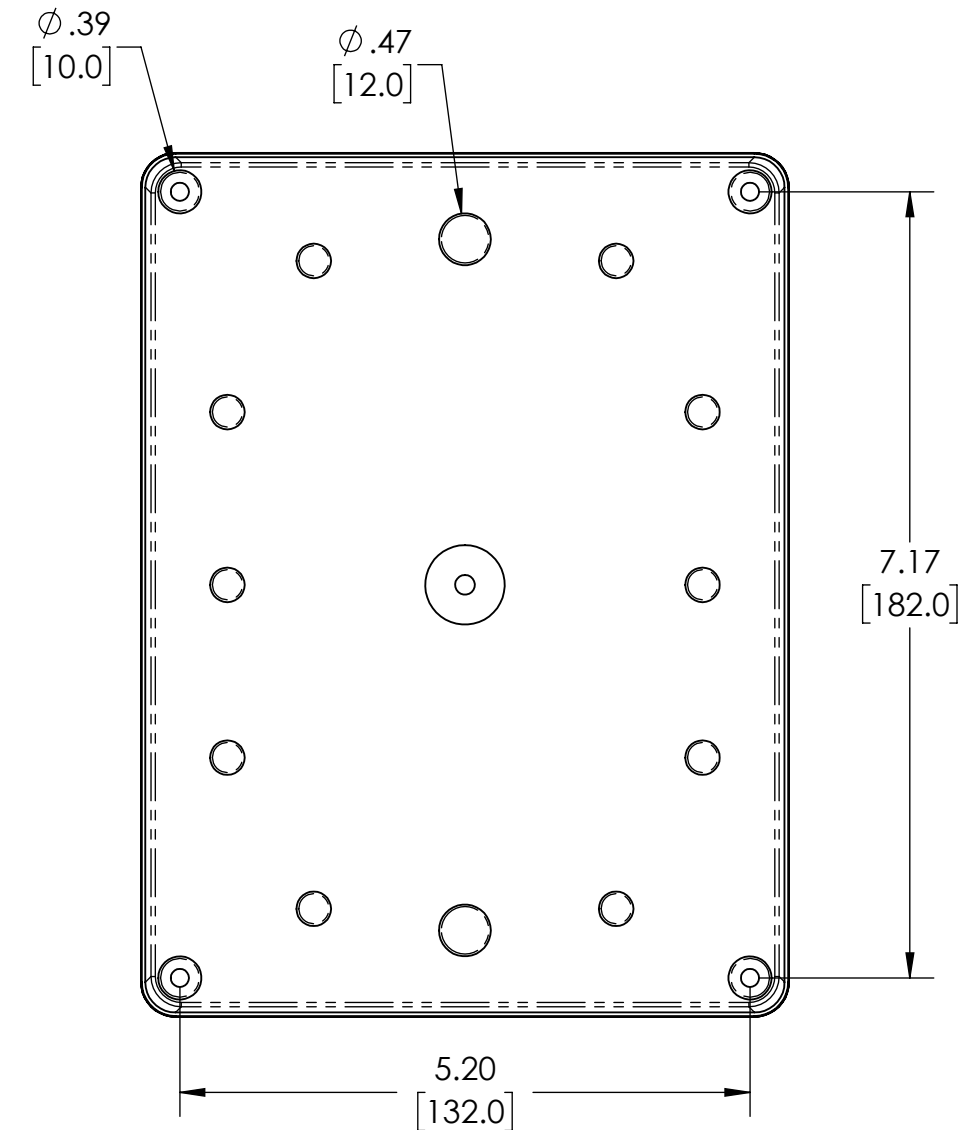

PART NAME

NEMA 4X PLASTIC BOX (PTS SERIES)

PART No.

PTS-25328 & PTS-25328-C

REVISION DATE

01/04/22

DRAWING FOR REFERENCE

WE RESERVE THE RIGHT TO MAKE CHANGES TO OUR STANDARD PRODUCTS. PLEASE CONSULT WITH BUD INDUSTRIES PRIOR TO USING THIS DRAWING FOR DESIGN PURPOSE.

NOTES:

- 1- MATERIAL: BODY - POLYCARBONATE WITH 10% FIBERGLASS COVER - POLYCARBONATE
- 2- COLOR: NO SUFFIX - GRAY BODY & GRAY COVER (-C) SUFFIX - GRAY BODY & CLEAR COVER
- 3- CONTINUOUS Poured FOAM GASKET IN COVER
- 4- COVER ATTACHES WITH NON-METALLIC CAPTIVE SCREWS (ITEMS NOT SHOWN)
- 5- SUPPLIED WITH TWO M4 x 8mm LG. PAN HEAD SCREWS (ITEMS NOT SHOWN)
- 6- DIMENSIONS ARE INCH [MM]

OPTIONAL ACCESSORIES:

- STEEL INTERNAL PANEL #PTX-25328
- PLASTIC INTERNAL PANEL #PTX-25328-P
- STEEL EXTERNAL BRACKET #NBX-10922
- PLASTIC EXTERNAL BRACKET #PIX-4117