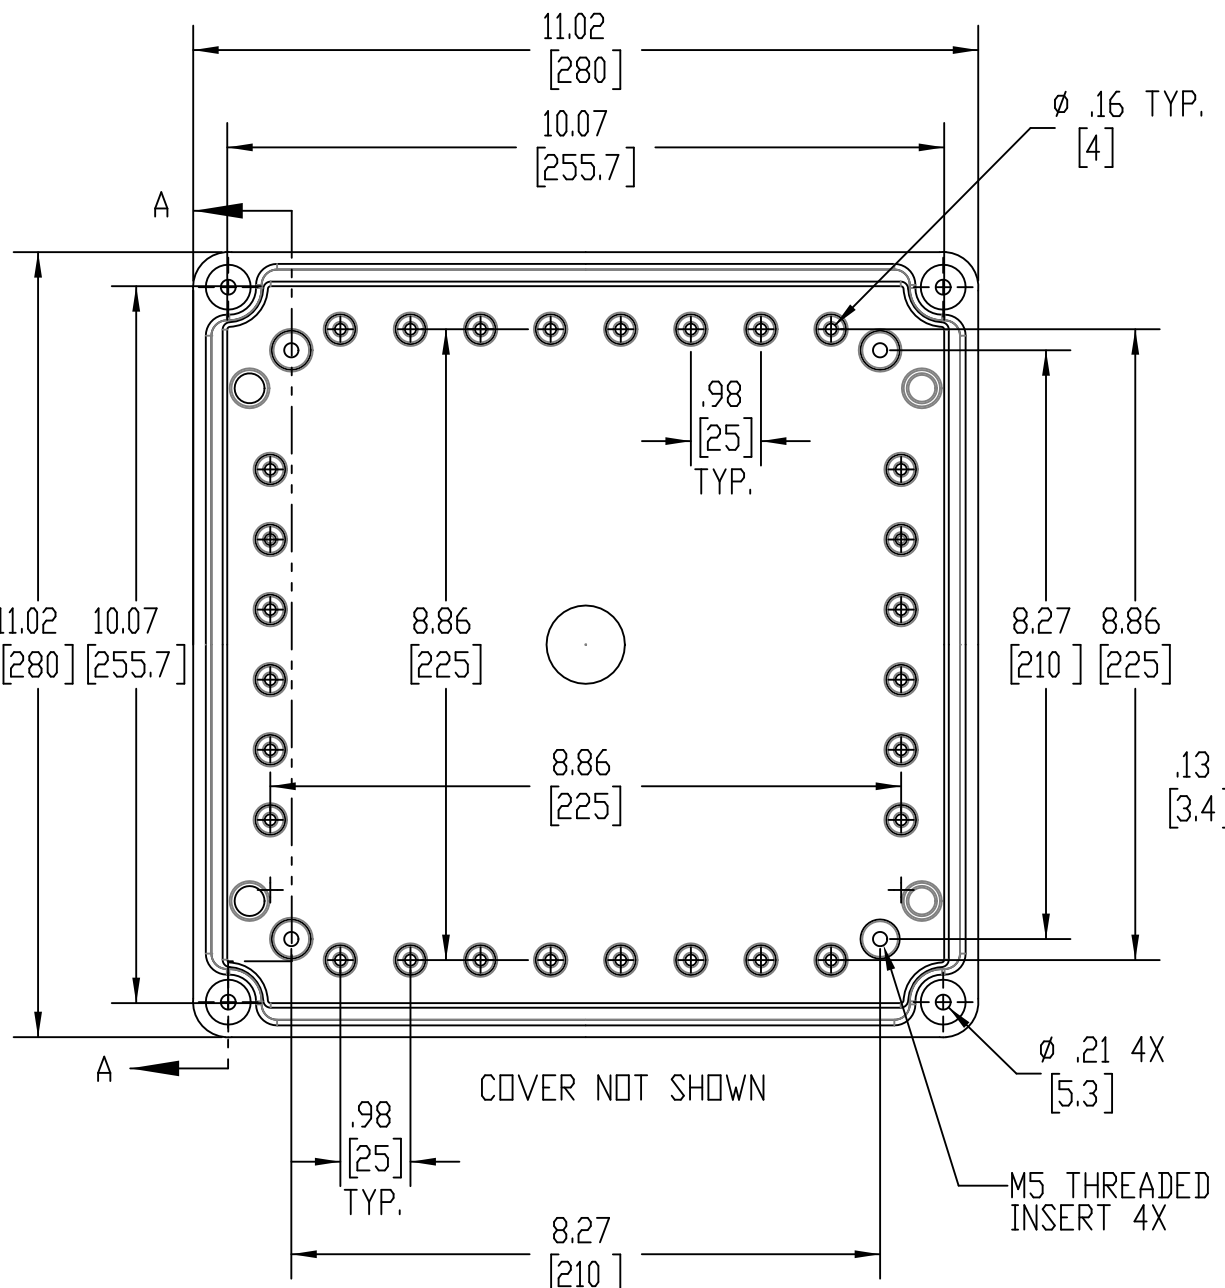

PART NAME

NEMA 4X PLASTIC BOX (PTS SERIES)

PART No.

PTS-25342 & PTS-25342-C

REVISION DATE

2-17-22

DRAWING FOR REFERENCE
WE RESERVE THE RIGHT TO MAKE CHANGES TO OUR
STANDARD PRODUCTS. PLEASE CONSULT WITH BUD INDUSTRIES
PRIOR TO USING THIS DRAWING FOR DESIGN PURPOSE.

- NOTES:
- 1- MATERIAL: BODY - POLYCARBONATE WITH 10% FIBERGLASS
COVER - POLYCARBONATE
 - 2- COLOR: NO SUFFIX - GRAY BODY & GRAY COVER
(-C) SUFFIX - GRAY BODY & CLEAR COVER
 - 3- COVER ATTACHES WITH NON-METALLIC CAPTIVE SCREWS
(ITEMS NOT SHOWN)
 - 4- SUPPLIED WITH FOUR M4 x 10mm LG. PAN HEAD SCREWS
(ITEMS NOT SHOWN)
 - 5- DIMENSIONS ARE INCH [MM]
- OPTIONAL ACCESSORIES:
- STEEL INTERNAL PANEL #PTX-25342
 - PLASTIC INTERNAL PANEL #PTX-25342-P
 - STEEL EXTERNAL BRACKET #NBX-10922
 - PLASTIC EXTERNAL BRACKET #PIX-4117