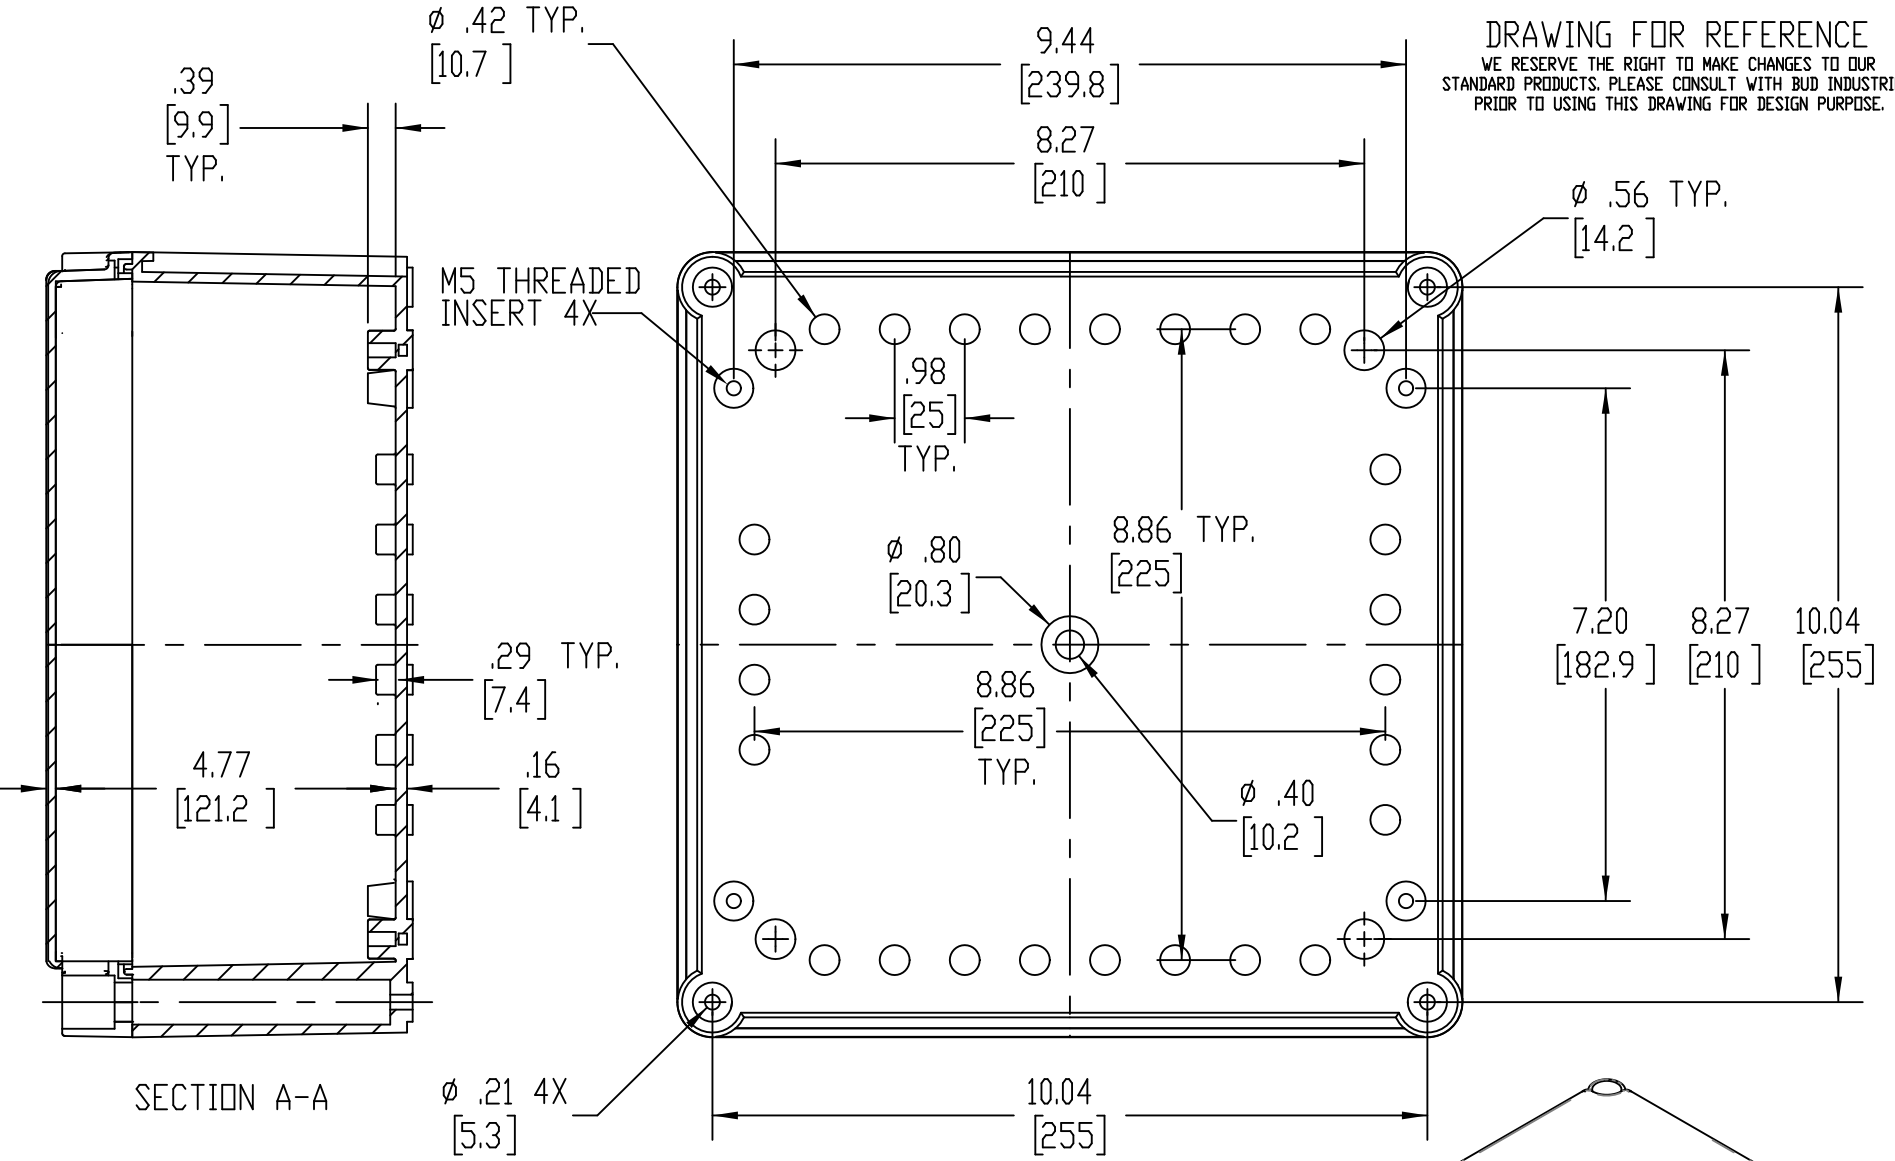

PART NAME

NEMA 4X PLASTIC BOX (PTS SERIES)

PART No.

PTS-25342 & PTS-25342-C

REVISION DATE

2-17-22

DRAWING FOR REFERENCE
WE RESERVE THE RIGHT TO MAKE CHANGES TO OUR
STANDARD PRODUCTS. PLEASE CONSULT WITH BUD INDUSTRIES
PRIOR TO USING THIS DRAWING FOR DESIGN PURPOSE.

- NOTES:
- 1- MATERIAL: BODY - POLYCARBONATE WITH 10% FIBERGLASS
COVER - POLYCARBONATE
 - 2- COLOR: NO SUFFIX - GRAY BODY & GRAY COVER
(-C) SUFFIX - GRAY BODY & CLEAR COVER
 - 3- COVER ATTACHES WITH NON-METALLIC CAPTIVE SCREWS
(ITEMS NOT SHOWN)
 - 4- SUPPLIED WITH FOUR M4 x 10mm LG. PAN HEAD SCREWS
(ITEMS NOT SHOWN)
 - 5- DIMENSIONS ARE INCH [MM]
- OPTIONAL ACCESSORIES:
- STEEL INTERNAL PANEL #PTX-25342
 - PLASTIC INTERNAL PANEL #PTX-25342-P
 - STEEL EXTERNAL BRACKET #NBX-10922
 - PLASTIC EXTERNAL BRACKET #PIX-4117