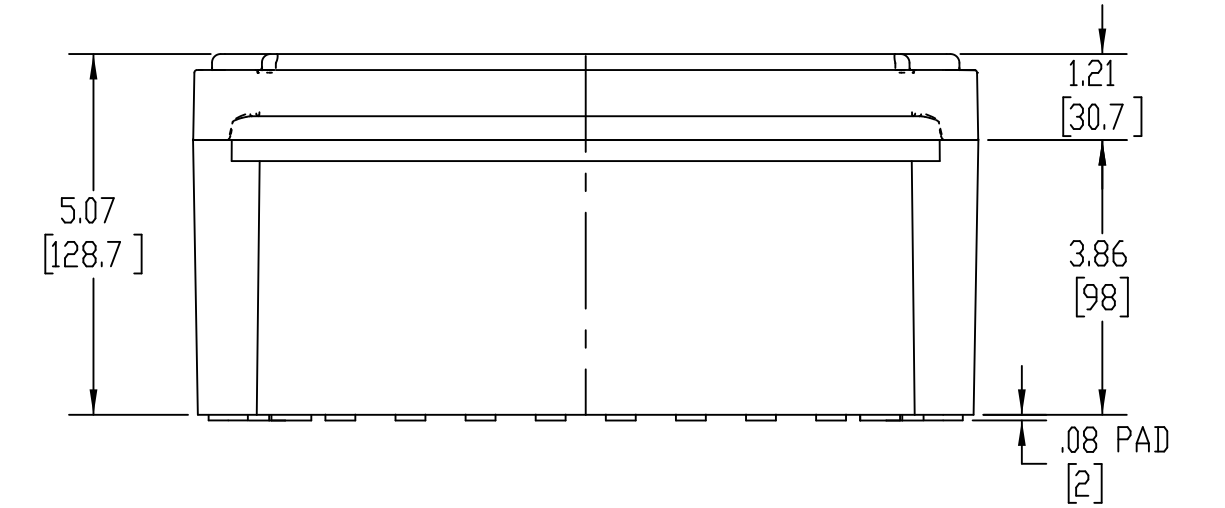

PART NAME

NEMA 4X PLASTIC BOX (PTS SERIES)

PART No.

PTS-25342 & PTS-25342-C

REVISION DATE

2-17-22

DRAWING FOR REFERENCE
WE RESERVE THE RIGHT TO MAKE CHANGES TO OUR
STANDARD PRODUCTS. PLEASE CONSULT WITH BUD INDUSTRIES
PRIOR TO USING THIS DRAWING FOR DESIGN PURPOSE.

- NOTES:
- 1- MATERIAL: BODY - POLYCARBONATE WITH 10% FIBERGLASS
COVER - POLYCARBONATE
 - 2- COLOR: NO SUFFIX - GRAY BODY & GRAY COVER
(-C) SUFFIX - GRAY BODY & CLEAR COVER
 - 3- COVER ATTACHES WITH NON-METALLIC CAPTIVE SCREWS
(ITEMS NOT SHOWN)
 - 4- SUPPLIED WITH FOUR M4 x 10mm LG. PAN HEAD SCREWS
(ITEMS NOT SHOWN)
 - 5- DIMENSIONS ARE INCH [MM]
- OPTIONAL ACCESSORIES:
- STEEL INTERNAL PANEL #PTX-25342
 - PLASTIC INTERNAL PANEL #PTX-25342-P
 - STEEL EXTERNAL BRACKET #NBX-10922
 - PLASTIC EXTERNAL BRACKET #PIX-4117