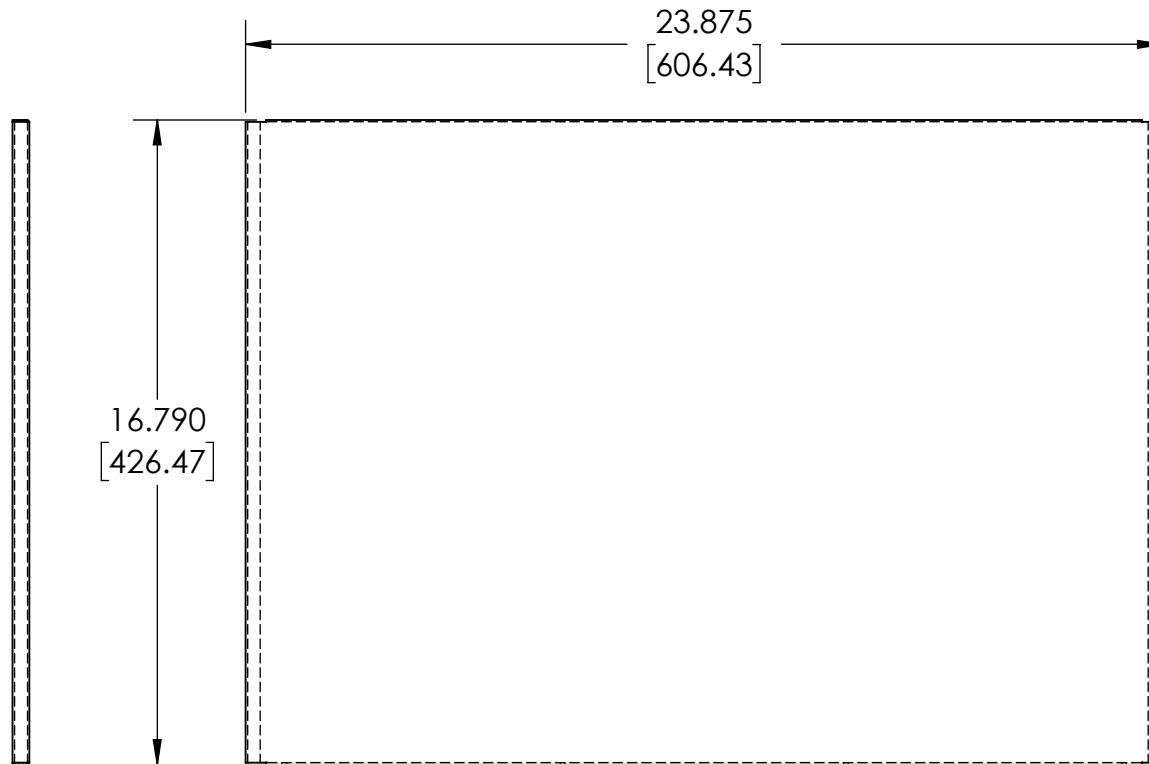

PART NAME

TOP OR BOTTOM COVER

PART No.

TBC-14254

REV. DATE

5-3-21

MATERIAL: .050[1.27] THK. ALUMINUM

FINISH: NATURAL

SUPPLIED WITH QTY. (8) #6 x 1/2 LG. SELF-TAPPING SCREWS

DIMENSIONS ARE IN INCH [MILLIMETER]

**DRAWING FOR REFERENCE**

WE RESERVE THE RIGHT TO MAKE CHANGES TO OUR STANDARD PRODUCTS. PLEASE CONSULT WITH BUD INDUSTRIES PRIOR TO USING THIS DRAWING FOR DESIGN PURPOSE.